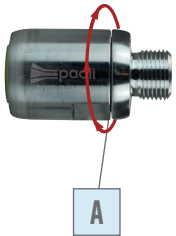

COLOURED TURNING CONNECTORS!
BLUE AND RED

The brand new coloured turning connectors are born to be matched to the RH-RED and LH-BLUE Paoli wheel guns.

The TYPE D coloured turning connectors are available in 1/2" and 3/8" versions.

PRODUCT CODE	COLOUR	MALE/FEMALE	INSIDE DIAMETER	TURNING
B.43.0061	red	3/8" BSP	11 mm	360°
B.43.0062	blue	3/8" BSP	11 mm	360°
B.43.0063	red	1/2" BSP	11 mm	360°
B.43.0064	blue	1/2" BSP	11 mm	360°

TYPE R

TYPE D

TYPE D3

	PRODUCT CODE	MALE/FEMALE	INSIDE DIAMETER	TURNING	FLEXING HOSE CONNECTOR	TURNING
TYPE D	B.43.0001	3/8" BSP	11 mm	360°	90°	
	B.43.0004	1/4" NPT	7 mm	360°	90°	
	B.43.0007	1/2" BSP	11 mm	360°	90°	
TYPE R	B.43.0003	3/8" BSP	11 mm	360°	--	
	B.43.0011	1/2" BSP	11 mm	360°	--	--
TYPE D3	B.43.0002	3/8" BSP	11 mm	360°	90°	360°
	B.43.0041	1/2" BSP	11 mm	360°	90°	360°