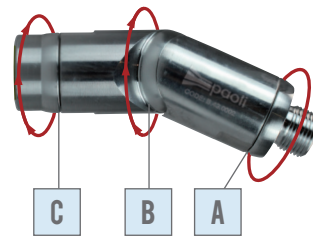

COLOURED TURNING CONNECTORS!
BLUE AND RED

The brand new coloured turning connectors are born to be matched to the RH-RED and LH-BLUE Paoli wheel guns.

The TYPE D coloured turning connectors are available in 1/2" and 3/8" versions.

PRODUCT CODE	COLOUR	MALE/FEMALE	INSIDE DIAMETER	TURNING
B.43.0061	red	3/8" BSP	11 mm	360°
B.43.0062	blue	3/8" BSP	11 mm	360°
B.43.0063	red	1/2" BSP	11 mm	360°
B.43.0064	blue	1/2" BSP	11 mm	360°

TYPE R

TYPE D

TYPE D3

	PRODUCT CODE	MALE/FEMALE	INSIDE DIAMETER	TURNING	FLEXING HOSE CONNECTOR	TURNING
TYPE D	B.43.0001	3/8" BSP	11 mm	360°	90°	
	B.43.0004	1/4" NPT	7 mm	360°	90°	
	B.43.0007	1/2" BSP	11 mm	360°	90°	
TYPE R	B.43.0003	3/8" BSP	11 mm	360°	--	
	B.43.0011	1/2" BSP	11 mm	360°	--	--
TYPE D3	B.43.0002	3/8" BSP	11 mm	360°	90°	360°
	B.43.0041	1/2" BSP	11 mm	360°	90°	360°