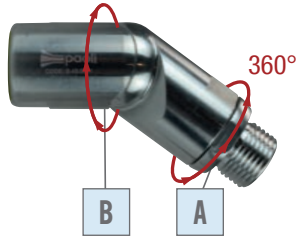

COLOURED TURNING CONNECTORS!
BLUE AND RED

The brand new coloured turning connectors are born to be matched to the RH-RED and LH-BLUE Paoli wheel guns.

The TYPE D coloured turning connectors are available in 1/2" and 3/8" versions.

PRODUCT CODE	COLOUR	MALE/FEMALE	INSIDE DIAMETER	TURNING
B.43.0061	red	3/8" BSP	11 mm	360°
B.43.0062	blue	3/8" BSP	11 mm	360°
B.43.0063	red	1/2" BSP	11 mm	360°
B.43.0064	blue	1/2" BSP	11 mm	360°

TYPE R

TYPE D

TYPE D3

	PRODUCT CODE	MALE/FEMALE	INSIDE DIAMETER	TURNING	FLEXING HOSE CONNECTOR	TURNING
TYPE D	B.43.0001	3/8" BSP	11 mm	360°	90°	
	B.43.0004	1/4" NPT	7 mm	360°	90°	
	B.43.0007	1/2" BSP	11 mm	360°	90°	
TYPE R	B.43.0003	3/8" BSP	11 mm	360°	--	
	B.43.0011	1/2" BSP	11 mm	360°	--	--
TYPE D3	B.43.0002	3/8" BSP	11 mm	360°	90°	360°
	B.43.0041	1/2" BSP	11 mm	360°	90°	360°