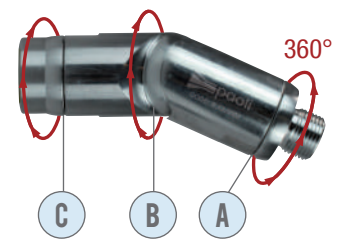

TURNING CONNECTORS

NEW COLOURED TURNING CONNECTORS!
BLUE AND RED

The brand new coloured turning connectors are born to be matched to the RH-RED and LH-BLUE Paoli wheel guns.

The TYPE D coloured turning connectors are available in 1/2" and 3/8" versions.

PRODUCT CODE	COLOUR	MALE/FEMALE	INSIDE DIAMETER	TURNING
B.43.0061	red	3/8" BSP	11 mm	360°
B.43.0062	blue	3/8" BSP	11 mm	360°
B.43.0063	red	1/2" BSP	11 mm	360°
B.43.0064	blue	1/2" BSP	11 mm <td 360°	

WITHOUT TURNING CONNECTOR / SENZA RACCORDO GIREVOLE

WITH TURNING CONNECTOR / CON RACCORDO GIREVOLE

NO MORE TANGLED HOSES!

TYPE R

TYPE D

TYPE D3

	PRODUCT CODE	MALE/FEMALE	INSIDE DIAMETER	TURNING	FLEXING HOSE CONNECTOR	TURNING
TYPE D	B.43.0001	3/8" BSP	11 mm	360°	90°	
	B.43.0004	1/4" NPT	7 mm	360°	90°	
	B.43.0007	1/2" BSP	11 mm	360°	90°	
TYPE R	B.43.0003	3/8" BSP	11 mm	360°	--	
	B.43.0011	1/2" BSP	11 mm	360°	--	--
TYPE D3	B.43.0002	3/8" BSP	11 mm	360°	90°	360°
	B.43.0041	1/2" BSP	11 mm	360°	90°	360°