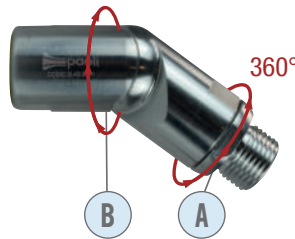

TURNING CONNECTORS

NEW COLOURED TURNING CONNECTORS!
BLUE AND RED

The brand new coloured turning connectors are born to be matched to the RH-RED and LH-BLUE Paoli wheel guns.

The TYPE D coloured turning connectors are available in 1/2" and 3/8" versions.

PRODUCT CODE	COLOUR	MALE/FEMALE	INSIDE DIAMETER	TURNING
B.43.0061	red	3/8" BSP	11 mm	360°
B.43.0062	blue	3/8" BSP	11 mm	360°
B.43.0063	red	1/2" BSP	11 mm	360°
B.43.0064	blue	1/2" BSP	11 mm <td 360°	

WITHOUT TURNING CONNECTOR / SENZA RACCORDO GIREVOLE

WITH TURNING CONNECTOR / CON RACCORDO GIREVOLE

NO MORE TANGLED HOSES!

TYPE R

TYPE D

TYPE D3

	PRODUCT CODE	MALE/FEMALE	INSIDE DIAMETER	TURNING	FLEXING HOSE CONNECTOR	TURNING
TYPE D	B.43.0001	3/8" BSP	11 mm	360°	90°	
	B.43.0004	1/4" NPT	7 mm	360°	90°	
	B.43.0007	1/2" BSP	11 mm	360°	90°	
TYPE R	B.43.0003	3/8" BSP	11 mm	360°	--	
	B.43.0011	1/2" BSP	11 mm	360°	--	--
TYPE D3	B.43.0002	3/8" BSP	11 mm	360°	90°	360°
	B.43.0041	1/2" BSP	11 mm	360°	90°	360°