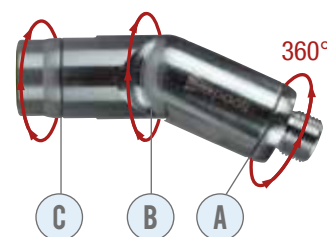

TYPE D3

	PRODUCT CODE	MALE/FEMALE	INSIDE DIAMETER	TURNING	FLEXING HOSE CONNECTOR	TURNING
TYPE D	B.43.0001	3/8" BSP	11 mm	360°	90°	
	B.43.0004	1/4" NPT	7 mm	360°	90°	
	B.43.0007	1/2" BSP	11 mm	360°	90°	
TYPE R	B.43.0003	3/8" BSP	11 mm	360°	--	
	B.43.0011	1/2" BSP	11 mm	360°	--	--
TYPE D3	B.43.0002	3/8" BSP	11 mm	360°	90°	360°
	B.43.0041	1/2" BSP	11 mm	360°	90°	360°