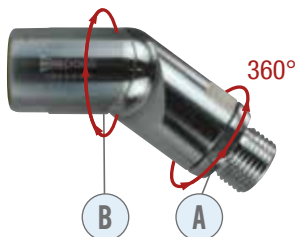

A

TURNING CONNECTORS

TURNING CONNECTORS

COLOURED TURNING CONNECTORS!
BLUE AND RED

The brand new coloured turning connectors are born to be matched to the RH-RED and LH-BLUE Paoli wheel guns.

The TYPE D coloured turning connectors are available in 1/2" and 3/8" versions.

PRODUCT CODE	COLOUR	MALE/FEMALE	INSIDE DIAMETER	TURNING
B.43.0061	red	3/8" BSP	11 mm	360°
B.43.0062	blue	3/8" BSP	11 mm	360°
B.43.0063	red	1/2" BSP	11 mm	360°
B.43.0064	blue	1/2" BSP	11 mm	360°

TURNING CONNECTORS

**NO MORE
TANGLED HOSES!**

TYPE R

TYPE D

TYPE D3

	PRODUCT CODE	MALE/FEMALE	INSIDE DIAMETER	TURNING	FLEXING HOSE CONNECTOR	TURNING
TYPE D	B.43.0001	3/8" BSP	11 mm	360°	90°	
	B.43.0004	1/4" NPT	7 mm	360°	90°	
	B.43.0007	1/2" BSP	11 mm	360°	90°	
TYPE R	B.43.0003	3/8" BSP	11 mm	360°	--	
	B.43.0011	1/2" BSP	11 mm	360°	--	--
TYPE D3	B.43.0002	3/8" BSP	11 mm	360°	90°	360°
	B.43.0041	1/2" BSP	11 mm	360°	90°	360°