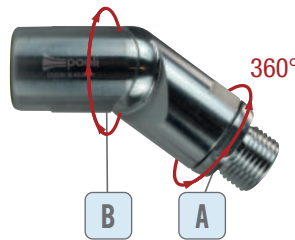

AIR SUPPLY SYSTEM

TURNING CONNECTORS

TURNING CONNECTORS

COLOURED TURNING CONNECTORS! BLUE AND RED

The brand new coloured turning connectors are born to be matched to the RH-RED and LH-BLUE Paoli wheel guns.

The TYPE D coloured turning connectors are available in 1/2" and 3/8" versions.

PRODUCT CODE	COLOUR	MALE/FEMALE	INSIDE DIAMETER	TURNING
B.43.0061	red	3/8" BSP	11 mm	360°
B.43.0062	blue	3/8" BSP	11 mm	360°
B.43.0063	red	1/2" BSP	11 mm	360°
B.43.0064	blue	1/2" BSP	11 mm </td <td>360°</td>	360°

TURNING CONNECTORS

**NO MORE
TANGLED HOSES!**

TYPE R

TYPE D

TYPE D3

	PRODUCT CODE	MALE/FEMALE	INSIDE DIAMETER	TURNING	FLEXING HOSE CONNECTOR	TURNING
TYPE D	B.43.0001	3/8" BSP	11 mm	360°	90°	
	B.43.0004	1/4" NPT	7 mm	360°	90°	
	B.43.0007	1/2" BSP	11 mm	360°	90°	
TYPE R	B.43.0003	3/8" BSP	11 mm	360°	--	
	B.43.0011	1/2" BSP	11 mm	360°	--	--
TYPE D3	B.43.0002	3/8" BSP	11 mm	360°	90°	360°
	B.43.0041	1/2" BSP	11 mm	360°	90°	360°