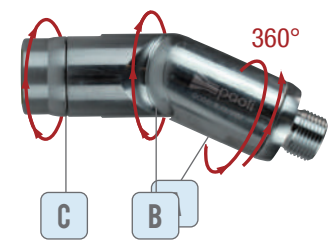

AIR SUPPLY SYSTEM

TURNING CONNECTORS

TURNING CONNECTORS

COLOURED TURNING CONNECTORS! BLUE AND RED

The brand new coloured turning connectors are born to be matched to the RH-RED and LH-BLUE Paoli wheel guns.

The TYPE D coloured turning connectors are available in 1/2" and 3/8" versions.

PRODUCT CODE	COLOUR	MALE/FEMALE	INSIDE DIAMETER	TURNING
B.43.0061	red	3/8" BSP	11 mm	360°
B.43.0062	blue	3/8" BSP	11 mm	360°
B.43.0063	red	1/2" BSP	11 mm	360°
B.43.0064	blue	1/2" BSP	11 mm </td <td>360°</td>	360°

TURNING CONNECTORS

**NO MORE
TANGLED HOSES!**

TYPE R

TYPE D

TYPE D3

	PRODUCT CODE	MALE/FEMALE	INSIDE DIAMETER	TURNING	FLEXING HOSE CONNECTOR	TURNING
TYPE D	B.43.0001	3/8" BSP	11 mm	360°	90°	
	B.43.0004	1/4" NPT	7 mm	360°	90°	
	B.43.0007	1/2" BSP	11 mm	360°	90°	
TYPE R	B.43.0003	3/8" BSP	11 mm	360°	--	
	B.43.0011	1/2" BSP	11 mm	360°	--	--
TYPE D3	B.43.0002	3/8" BSP	11 mm	360°	90°	360°
	B.43.0041	1/2" BSP	11 mm	360°	90°	360°