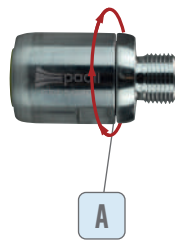

AIR SUPPLY SYSTEM

TURNING CONNECTORS

TURNING CONNECTORS

COLOURED TURNING CONNECTORS! BLUE AND RED

The brand new coloured turning connectors are born to be matched to the RH-RED and LH-BLUE Paoli wheel guns.

The TYPE D coloured turning connectors are available in 1/2" and 3/8" versions.

PRODUCT CODE	COLOUR	MALE/FEMALE	INSIDE DIAMETER	TURNING
B.43.0061	red	3/8" BSP	11 mm	360°
B.43.0062	blue	3/8" BSP	11 mm	360°
B.43.0063	red	1/2" BSP	11 mm	360°
B.43.0064	blue	1/2" BSP	11 mm </td <td>360°</td>	360°

TURNING CONNECTORS

**NO MORE
TANGLED HOSES!**

TYPE R

TYPE D

TYPE D3

	PRODUCT CODE	MALE/FEMALE	INSIDE DIAMETER	TURNING	FLEXING HOSE CONNECTOR	TURNING
TYPE D	B.43.0001	3/8" BSP	11 mm	360°	90°	
	B.43.0004	1/4" NPT	7 mm	360°	90°	
	B.43.0007	1/2" BSP	11 mm	360°	90°	
TYPE R	B.43.0003	3/8" BSP	11 mm	360°	--	
	B.43.0011	1/2" BSP	11 mm	360°	--	--
TYPE D3	B.43.0002	3/8" BSP	11 mm	360°	90°	360°
	B.43.0041	1/2" BSP	11 mm	360°	90°	360°