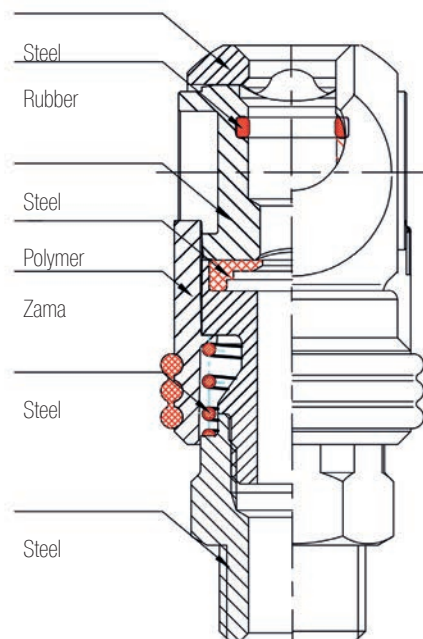

tst EUROPE QUICK RELEASE COUPLINGS (BLUE COLLAR)

SECURITY SYSTEM BY TST EUROPE