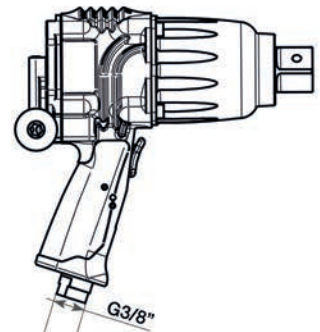

PRODUCT CODE	PRODUCT NAME	INSIDE DIAMETER	THREAD
B.42.0013	410-5154	10,4 mm (13/32")	3/8" bspt
B.42.0054		10,4 mm (13/32") ID 60°	1/2" bsp
B.42.0037	410-5265	10,4 mm (13/32") ID 60°	1/2" bsp
B.42.0056	410-2155	10,4 mm (13/32")	3/8" bspt

## QUICK RELEASE COUPLINGS 1/2" (FOR HOSE THREADED 1/2" BSP)

SUITABLE FOR: HURRICANE • DP 6000 • DP 6000 BIAS • DP 4000 MG • DP 4000 30BAR • DP 3000 SUPERSPORT • DP 2000 SE • DP 197 SFE • DP 177 SFE

### HIGH FLOW SERIES - EXTREME USE

Automatic safety-locking feature.  
Extremely high flow capacity.  
One-hand operated.

PRODUCT CODE	PRODUCT NAME	INSIDE DIAMETER	THREAD
B.42.0062	442-5154	10,4 mm (13/32")	3/8" bspt
B.42.0060		10,4 mm (13/32")	1/2" bsp
B.42.0075		10,4 mm (13/32")	1/2" bsp
B.42.0058	442-1154	10,4 mm (13/32")	3/8" bspt