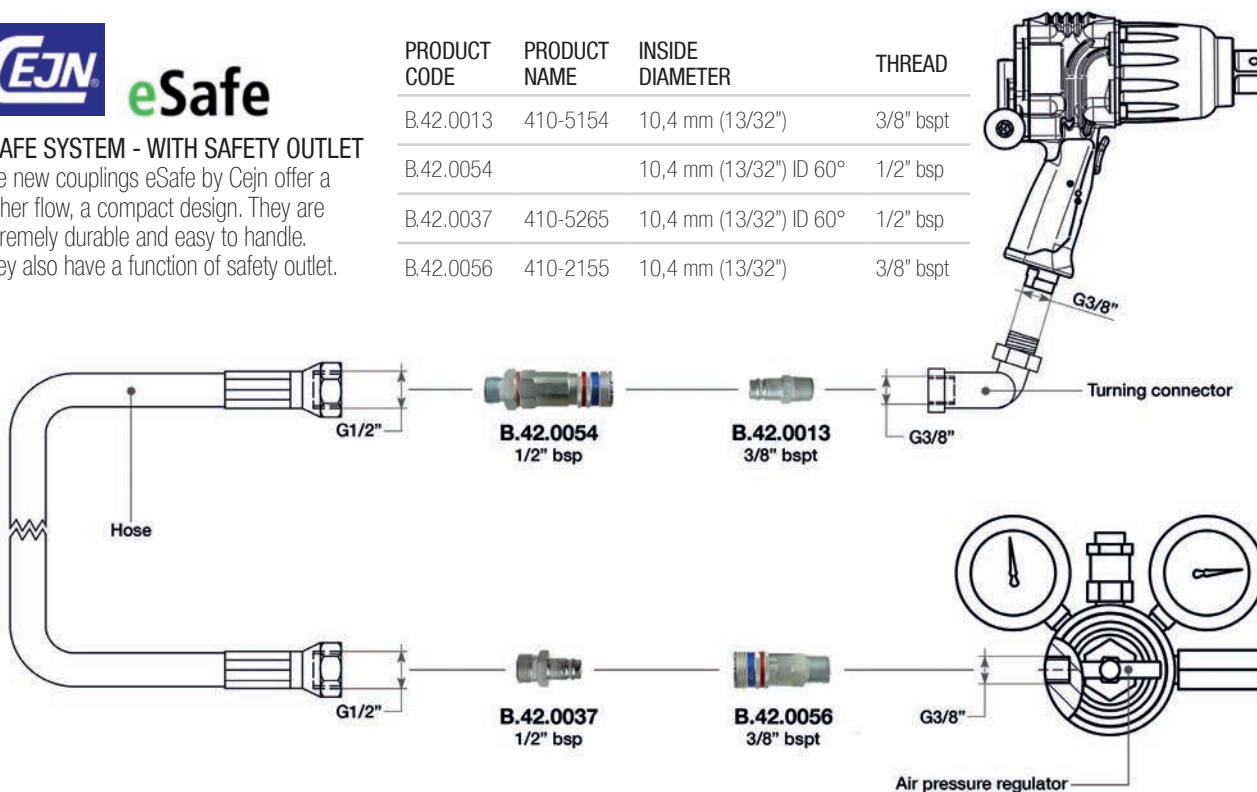

QUICK RELEASE COUPLINGS 1/2" (FOR HOSE THREADED 1/2" BSP)

SUITABLE FOR: HURRICANE • DP 6000 • DP 6000 BIAS • DP 4000 MG • DP 4000 30BAR • DP 3000 SUPERSPORT • DP 2000 SE • DP 197 SFE • DP 177 SFE

ESAFE SYSTEM - WITH SAFETY OUTLET
The new couplings eSafe by Cejn offer a higher flow, a compact design. They are extremely durable and easy to handle. They also have a function of safety outlet.

PRODUCT CODE	PRODUCT NAME	INSIDE DIAMETER	THREAD
B.42.0013	410-5154	10,4 mm (13/32")	3/8" bspt
B.42.0054		10,4 mm (13/32") ID 60°	1/2" bsp
B.42.0037	410-5265	10,4 mm (13/32") ID 60°	1/2" bsp
B.42.0056	410-2155	10,4 mm (13/32")	3/8" bspt