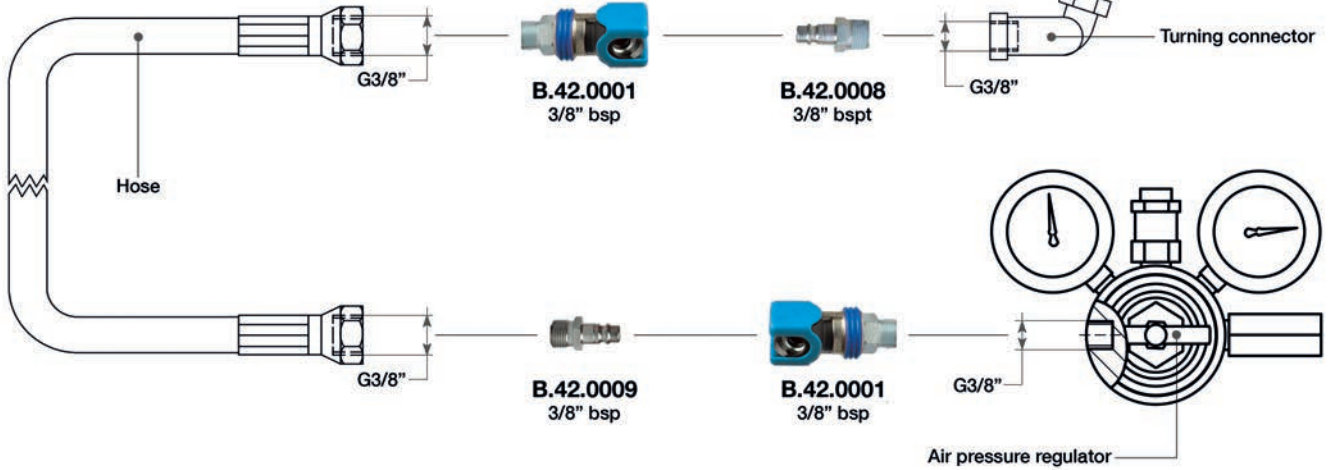

## QUICK RELEASE COUPLINGS 3/8" (FOR HOSE THREADED 3/8" BSP)

SUITABLE FOR: DP 176 SFE • BLUE DEVIL • DP 36 SF EVO • 4BIKE

**tst** EUROPE

SECURITY SYSTEM BY TST EUROPE  
Safety Device.  
Locking Pressure Series

PRODUCT CODE	INSIDE DIAMETER	THREAD
B.42.0008	7,6 mm (19/64")	3/8" bspt
B.42.0001	8 mm (5/16")	3/8" bsp
B.42.0009	7,6 mm (19/64") ID 60°	3/8" bsp
B.42.0001	8 mm (5/16")	3/8" bsp