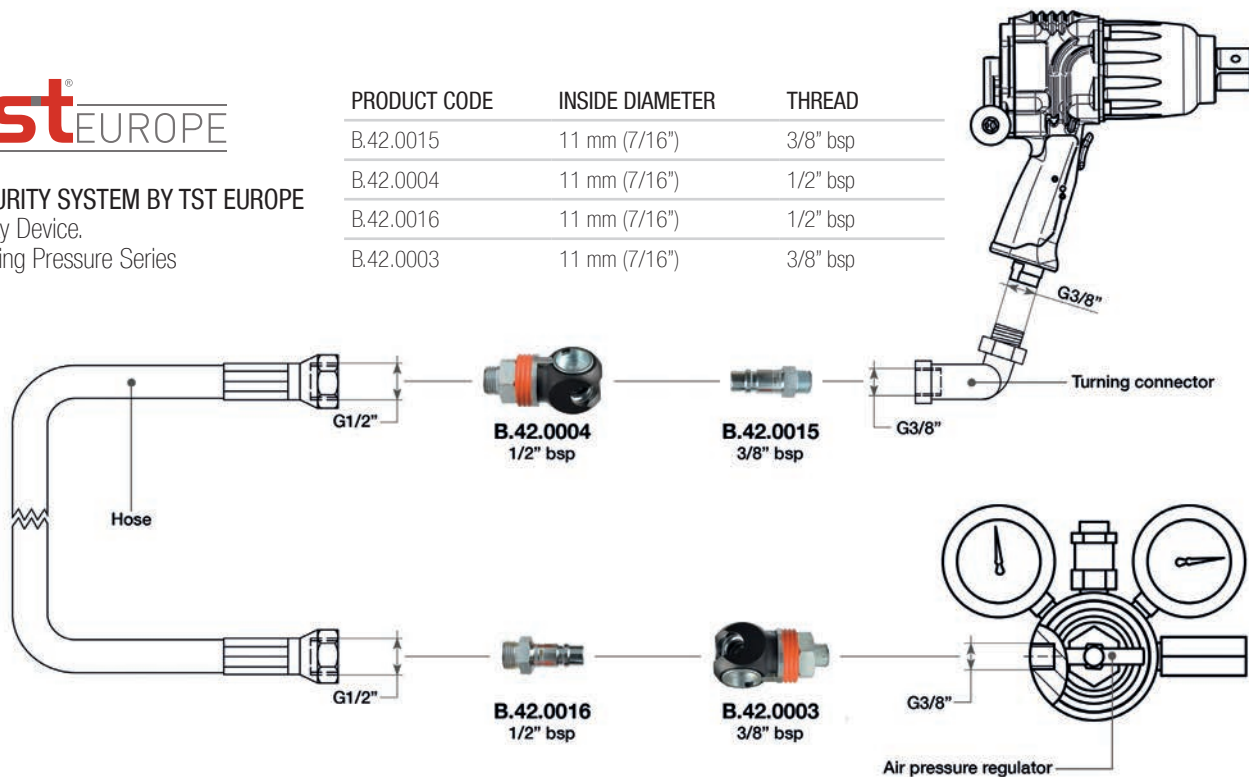

## QUICK RELEASE COUPLINGS 1/2" (FOR HOSE THREADED 1/2" BSP)

SUITABLE FOR: HURRICANE • DP 6000 • DP 6000 BIAS • DP 4000 MG • DP 4000 30BAR • DP 3000 SUPERSPORT • DP 2000 SE • DP 197 SFE • DP 177 SFE

SECURITY SYSTEM BY TST EUROPE  
Safety Device.  
Locking Pressure Series

PRODUCT CODE	INSIDE DIAMETER	THREAD
B.42.0015	11 mm (7/16")	3/8" bsp
B.42.0004	11 mm (7/16")	1/2" bsp
B.42.0016	11 mm (7/16")	1/2" bsp
B.42.0003	11 mm (7/16")	3/8" bsp

PRODUCT CODE	PRODUCT NAME	INSIDE DIAMETER	THREAD
B.42.0013	410-5154	10,4 mm (13/32")	3/8" bspt
B.42.0054		10,4 mm (13/32") ID 60°	1/2" bsp
B.42.0037	410-5265	10,4 mm (13/32") ID 60°	1/2" bsp
B.42.0056	410-2155	10,4 mm (13/32")	3/8" bspt

### HIGH FLOW SERIES - EXTREME USE

Automatic safety-locking feature.  
Extremely high flow capacity.  
One-hand operated.

PRODUCT CODE	PRODUCT NAME	INSIDE DIAMETER	THREAD
B.42.0062	442-5154	10,4 mm (13/32")	3/8" bspt
B.42.0060		10,4 mm (13/32")	1/2" bsp
B.42.0075		10,4 mm (13/32")	1/2" bsp
B.42.0058	442-1154	10,4 mm (13/32")	3/8" bspt