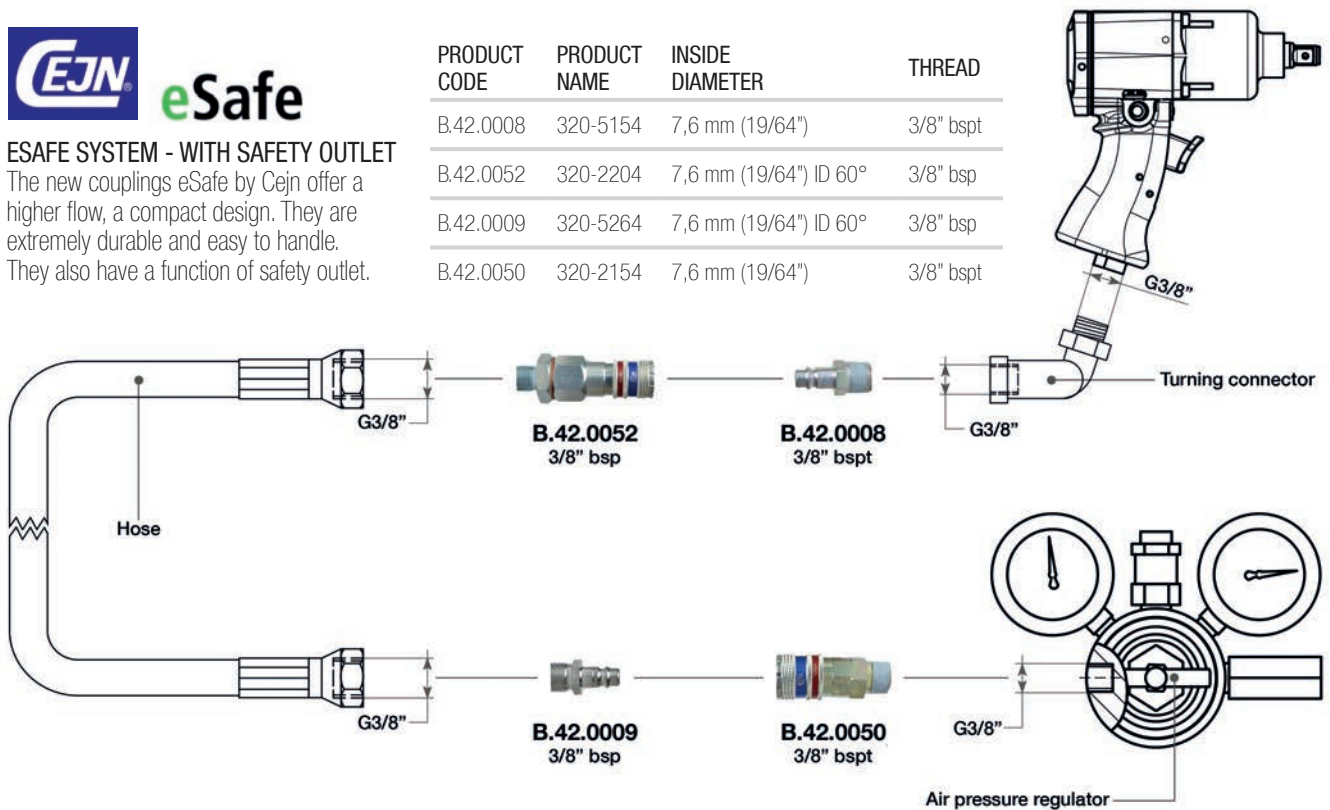

QUICK RELEASE COUPLINGS 3/8" (FOR HOSE THREADED 3/8" BSP)

SUITABLE FOR: DP 176 SFE • BLUE DEVIL • DP 36 SF EVO • 4BIKE

CEJN eSafe

ESAFE SYSTEM - WITH SAFETY OUTLET
The new couplings eSafe by Cejn offer a higher flow, a compact design. They are extremely durable and easy to handle. They also have a function of safety outlet.

PRODUCT CODE	PRODUCT NAME	INSIDE DIAMETER	THREAD
B.42.0008	320-5154	7,6 mm (19/64")	3/8" bspt
B.42.0052	320-2204	7,6 mm (19/64") ID 60°	3/8" bsp
B.42.0009	320-5264	7,6 mm (19/64") ID 60°	3/8" bsp
B.42.0050	320-2154	7,6 mm (19/64")	3/8" bspt