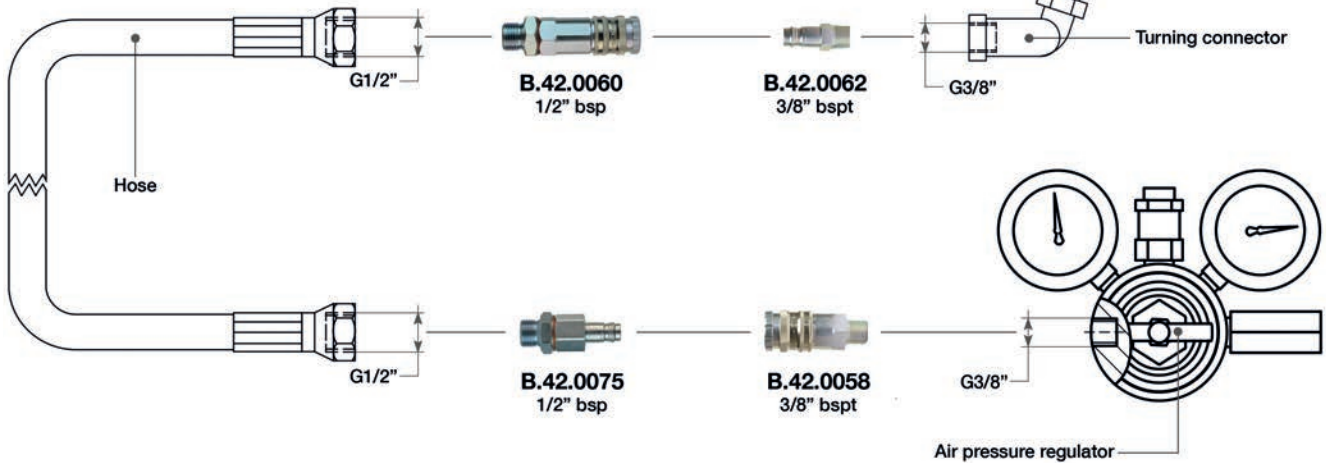

PRODUCT CODE	PRODUCT NAME	INSIDE DIAMETER	THREAD
B.42.0013	410-5154	10,4 mm (13/32")	3/8" bspt
B.42.0054		10,4 mm (13/32") ID 60°	1/2" bsp
B.42.0037	410-5265	10,4 mm (13/32") ID 60°	1/2" bsp
B.42.0056	410-2155	10,4 mm (13/32")	3/8" bspt

## QUICK RELEASE COUPLINGS 1/2" (FOR HOSE THREADED 1/2" BSP)

SUITABLE FOR: HURRICANE • DP 6000 • DP 6000 BIAS • DP 4000 MG • DP 4000 30BAR • DP 3000 SUPERSPORT • DP 2000 SE • DP 197 SFE • DP 177 SFE

### HIGH FLOW SERIES - EXTREME USE

Automatic safety-locking feature.  
Extremely high flow capacity.  
One-hand operated.

PRODUCT CODE	PRODUCT NAME	INSIDE DIAMETER	THREAD
B.42.0062	442-5154	10,4 mm (13/32")	3/8" bspt
B.42.0060		10,4 mm (13/32")	1/2" bsp
B.42.0075		10,4 mm (13/32")	1/2" bsp
B.42.0058	442-1154	10,4 mm (13/32")	3/8" bspt