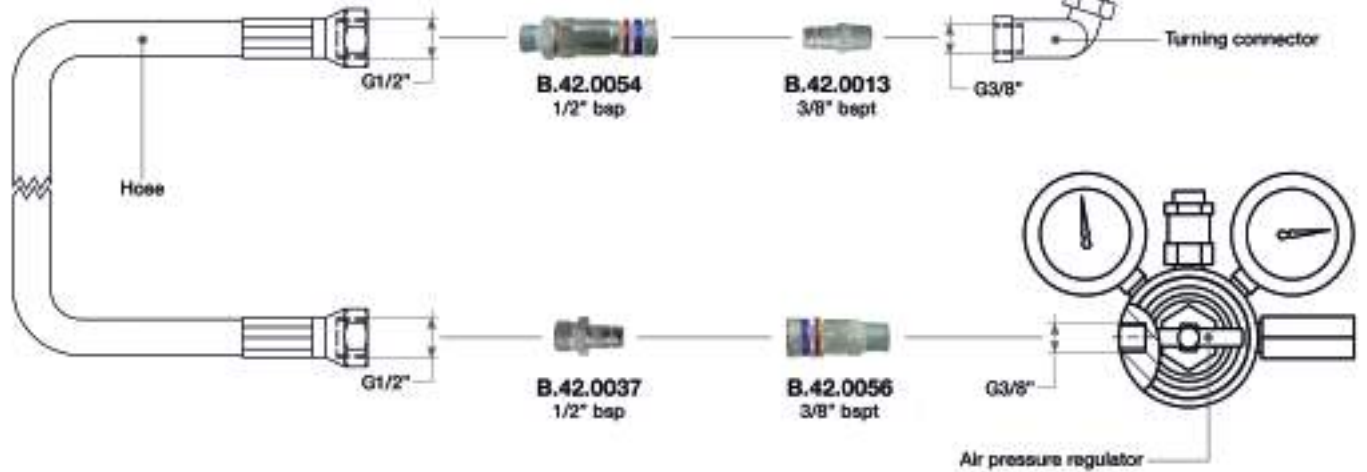

tst EUROPE

SECURITY SYSTEM BY TST EUROPE
Safety Device.
Locking Pressure Series

PRODUCT CODE	INSIDE DIAMETER	THREAD
B.42.0015	11 mm (7/16")	3/8" bsp
B.42.0004	11 mm (7/16")	1/2" bsp
B.42.0016	11 mm (7/16")	1/2" bsp
B.42.0003	11 mm (7/16")	3/8" bsp

QUICK RELEASE COUPLINGS 1/2" (FOR HOSE THREADED 1/2" BSP)

SUITABLE FOR: HURRICANE • DP 6000 • DP 6000 BIAS • DP 4000 MG • DP 4000 30BAR • DP 3000 SUPERSPORT • DP 2000 SE • DP 197 SFE • DP 177 SFE

ESAFE SYSTEM - WITH SAFETY OUTLET

The new couplings eSafe by Cejn offer a higher flow, a compact design. They are extremely durable and easy to handle. They also have a function of safety outlet.

PRODUCT CODE	PRODUCT NAME	INSIDE DIAMETER	THREAD
B.42.0013	410-5154	10,4 mm (13/32")	3/8" bspt
B.42.0054		10,4 mm (13/32") ID 60°	1/2" bsp
B.42.0037	410-5265	10,4 mm (13/32") ID 60°	1/2" bsp
B.42.0056	410-2155	10,4 mm (13/32")	3/8" bspt

Automatic safety-locking feature. Extremely high flow capacity. One-hand operated.

PRODUCT CODE	PRODUCT NAME	INSIDE DIAMETER	THREAD
B.42.0062	442-5154	10,4 mm (13/32")	3/8" bspt
B.42.0060		10,4 mm (13/32")	1/2" bsp
B.42.0075		10,4 mm (13/32")	1/2" bsp
B.42.0058	442-1154	10,4 mm (13/32")	3/8" bspt