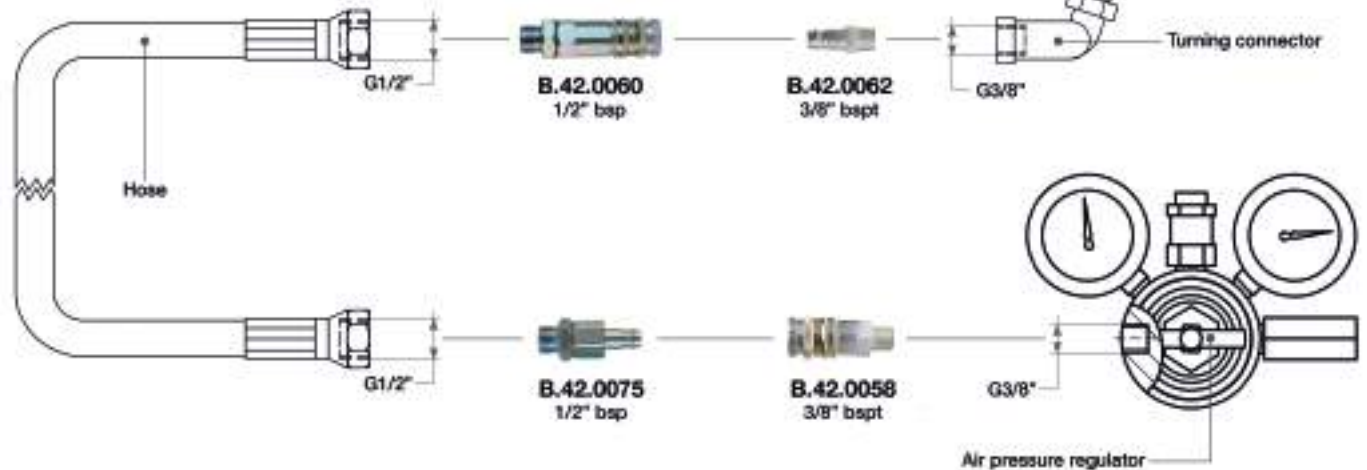

The new couplings eSafe by Cejn offer a higher flow, a compact design. They are extremely durable and easy to handle. They also have a function of safety outlet.

PRODUCT CODE	PRODUCT NAME	INSIDE DIAMETER	THREAD
B.42.0013	410-5154	10,4 mm (13/32")	3/8" bspt
B.42.0054		10,4 mm (13/32") ID 60°	1/2" bsp
B.42.0037	410-5265	10,4 mm (13/32") ID 60°	1/2" bsp
B.42.0056	410-2155	10,4 mm (13/32")	3/8" bspt

QUICK RELEASE COUPLINGS 1/2" (FOR HOSE THREADED 1/2" BSP)

SUITABLE FOR: HURRICANE • DP 6000 • DP 6000 BIAS • DP 4000 MG • DP 4000 30BAR • DP 3000 SUPERSPORT • DP 2000 SE • DP 197 SFE • DP 177 SFE

HIGH FLOW SERIES - EXTREME USE

Automatic safety-locking feature. Extremely high flow capacity. One-hand operated.

PRODUCT CODE	PRODUCT NAME	INSIDE DIAMETER	THREAD
B.42.0062	442-5154	10,4 mm (13/32")	3/8" bspt
B.42.0060		10,4 mm (13/32")	1/2" bsp
B.42.0075		10,4 mm (13/32")	1/2" bsp
B.42.0058	442-1154	10,4 mm (13/32")	3/8" bspt

PRODUCT CODE	INSIDE DIAMETER	THREAD
B.42.0008	7,6 mm (19/64")	3/8" bspt
B.42.0001	8 mm (5/16")	3/8" bsp
B.42.0009	7,6 mm (19/64") ID 60°	3/8" bsp
B.42.0001	8 mm (5/16")	3/8" bsp

QUICK RELEASE COUPLINGS 3/8" (FOR HOSE THREADED 3/8" BSP)