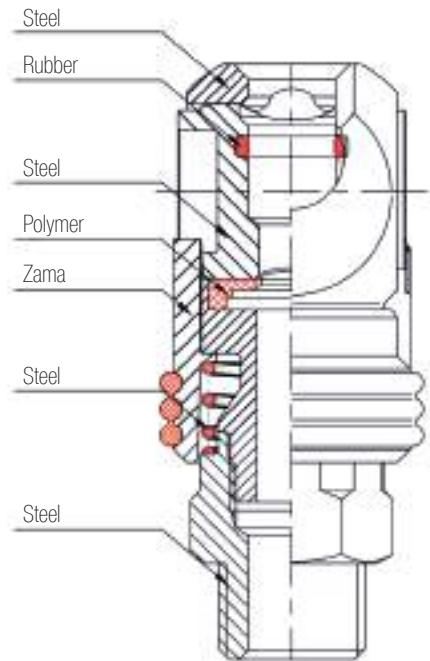

NEW UPDATED AND MORE PERFORMANT VERSION!
NOW UP TO 30 BAR RESISTANT.