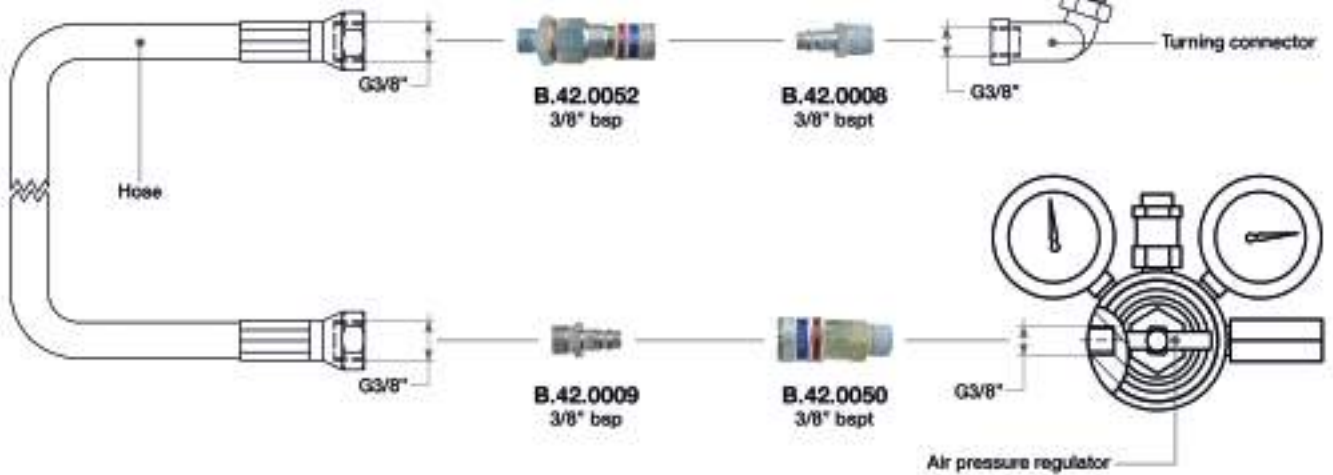

The new couplings eSafe by Cejn offer a higher flow, a compact design. They are extremely durable and easy to handle. They also have a function of safety outlet.

PRODUCT CODE	PRODUCT NAME	INSIDE DIAMETER	THREAD
B.42.0013	410-5154	10,4 mm (13/32")	3/8" bspt
B.42.0054		10,4 mm (13/32") ID 60°	1/2" bsp
B.42.0037	410-5265	10,4 mm (13/32") ID 60°	1/2" bsp
B.42.0056	410-2155	10,4 mm (13/32")	3/8" bspt

PRODUCT CODE	INSIDE DIAMETER	THREAD
B.42.0008	7,6 mm (19/64")	3/8" bspt
B.42.0001	8 mm (5/16")	3/8" bsp
B.42.0009	7,6 mm (19/64") ID 60°	3/8" bsp
B.42.0001	8 mm (5/16")	3/8" bsp

QUICK RELEASE COUPLINGS 3/8" (FOR HOSE THREADED 3/8" BSP)

SUITABLE FOR: DP 176 SFE • BLUE DEVIL • DP 36 SF EVO • 4BIKE

ESAFE SYSTEM - WITH SAFETY OUTLET

The new couplings eSafe by Cejn offer a higher flow, a compact design. They are extremely durable and easy to handle. They also have a function of safety outlet.

PRODUCT CODE	PRODUCT NAME	INSIDE DIAMETER	THREAD
B.42.0008	320-5154	7,6 mm (19/64")	3/8" bspt
B.42.0052	320-2204	7,6 mm (19/64") ID 60°	3/8" bsp
B.42.0009	320-5264	7,6 mm (19/64") ID 60°	3/8" bsp
B.42.0050	320-2154	7,6 mm (19/64")	3/8" bspt