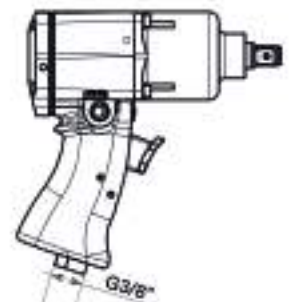

The new couplings eSafe by Cejn offer a higher flow, a compact design. They are extremely durable and easy to handle. They also have a function of safety outlet.

PRODUCT CODE	PRODUCT NAME	INSIDE DIAMETER	THREAD
B.42.0013	410-5154	10,4 mm (13/32")	3/8" bspt
B.42.0054		10,4 mm (13/32") ID 60°	1/2" bsp
B.42.0037	410-5265	10,4 mm (13/32") ID 60°	1/2" bsp
B.42.0056	410-2155	10,4 mm (13/32")	3/8" bspt

Automatic safety-locking feature. Extremely high flow capacity. One-hand operated.

PRODUCT CODE	PRODUCT NAME	INSIDE DIAMETER	THREAD
B.42.0062	442-5154	10,4 mm (13/32")	3/8" bspt
B.42.0060		10,4 mm (13/32")	1/2" bsp
B.42.0075		10,4 mm (13/32")	1/2" bsp
B.42.0058	442-1154	10,4 mm (13/32")	3/8" bspt

NEW UPDATED AND MORE PERFORMANT VERSION!
NOW UP TO 30 BAR RESISTANT.

QUICK RELEASE COUPLINGS 3/8" (FOR HOSE THREADED 3/8" BSP)

SUITABLE FOR: DP 176 SFE • BLUE DEVIL • DP 36 SF EVO • 4BIKE

SECURITY SYSTEM BY TST EUROPE
Safety Device.
Locking Pressure Series

PRODUCT CODE	INSIDE DIAMETER	THREAD
B.42.0008	7,6 mm (19/64")	3/8" bspt
B.42.0001	8 mm (5/16")	3/8" bsp
B.42.0009	7,6 mm (19/64") ID 60°	3/8" bsp
B.42.0001	8 mm (5/16")	3/8" bsp

QUICK RELEASE COUPLINGS 3/8" (FOR HOSE THREADED 3/8" BSP)