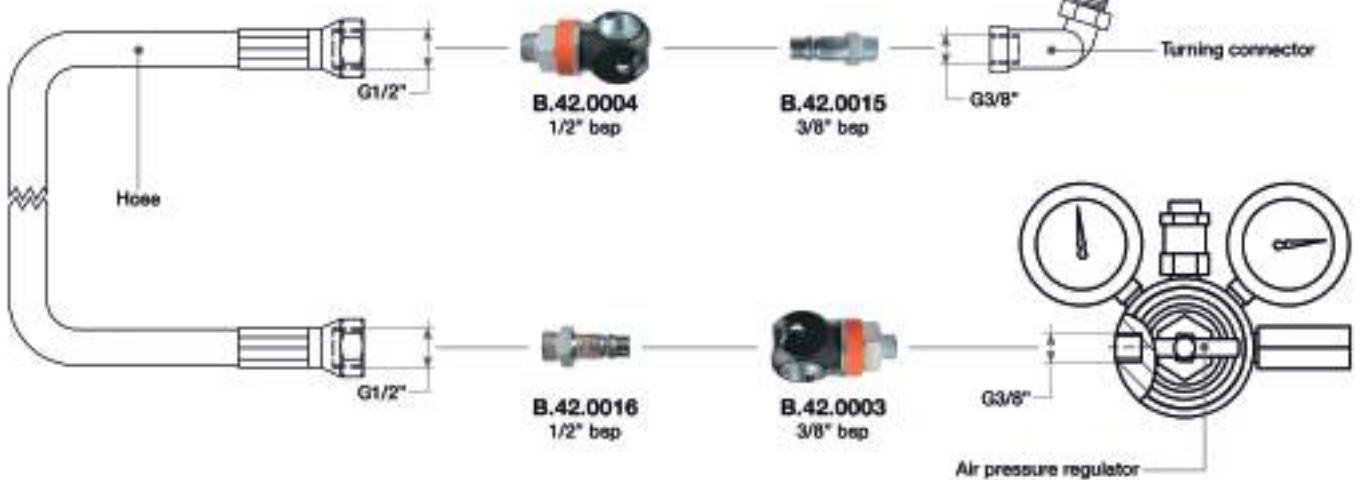

QUICK RELEASE COUPLINGS

QUICK RELEASE COUPLINGS 1/2" (FOR HOSE THREADED 1/2" BSP)

SUITABLE FOR: HURRICANE • DP 6000 • DP 6000 BIAS • DP 4000 MG • DP 4000 30BAR • DP 3000 SUPERSPORT • DP 2000 SE • DP 197 SFE • DP 177 SFE

tst EUROPE

SECURITY SYSTEM BY TST EUROPE
Safety Device.
Locking Pressure Series

PRODUCT CODE	INSIDE DIAMETER	THREAD
B.42.0015	11 mm (7/16")	3/8" bsp
B.42.0004	11 mm (7/16")	1/2" bsp
B.42.0016	11 mm (7/16")	1/2" bsp
B.42.0003	11 mm (7/16")	3/8" bsp

The new couplings eSafe by Cejn offer a higher flow, a compact design. They are extremely durable and easy to handle. They also have a function of safety outlet.

PRODUCT CODE	PRODUCT NAME	INSIDE DIAMETER	THREAD
B.42.0013	410-5154	10,4 mm (13/32")	3/8" bspt
B.42.0054		10,4 mm (13/32") ID 60°	1/2" bsp
B.42.0037	410-5265	10,4 mm (13/32") ID 60°	1/2" bsp
B.42.0056	410-2155	10,4 mm (13/32")	3/8" bspt

Automatic safety-locking feature. Extremely high flow capacity. One-hand operated.

PRODUCT CODE	PRODUCT NAME	INSIDE DIAMETER	THREAD
B.42.0062	442-5154	10,4 mm (13/32")	3/8" bspt
B.42.0060		10,4 mm (13/32")	1/2" bsp
B.42.0075		10,4 mm (13/32")	1/2" bsp
B.42.0058	442-1154	10,4 mm (13/32")	3/8" bspt