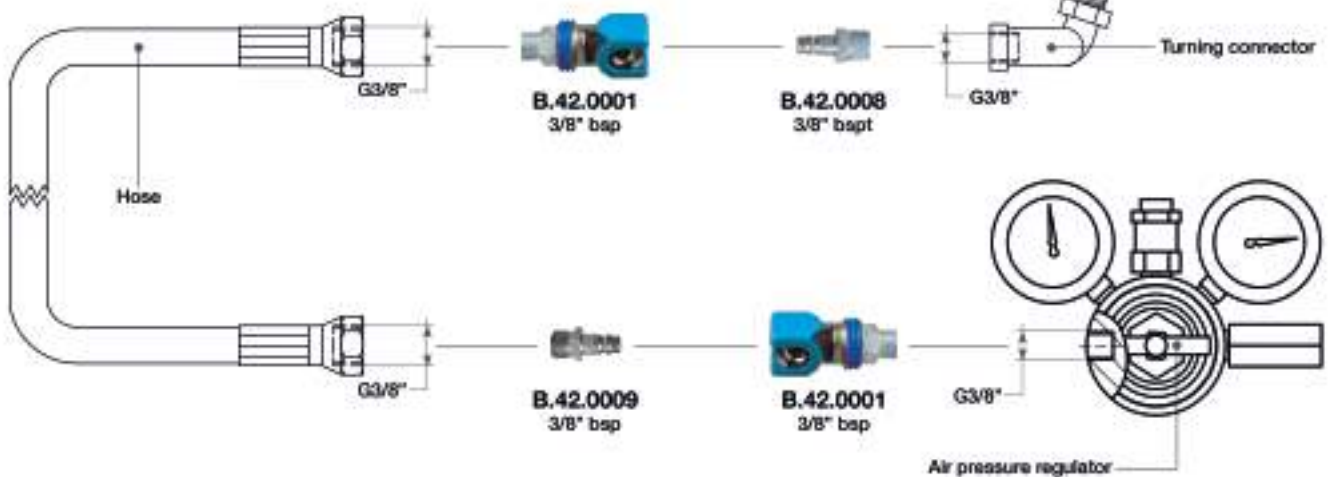

The new couplings eSafe by Cejn offer a higher flow, a compact design. They are extremely durable and easy to handle. They also have a function of safety outlet.

PRODUCT CODE	PRODUCT NAME	INSIDE DIAMETER	THREAD
B.42.0013	410-5154	10,4 mm (13/32")	3/8" bspt
B.42.0054		10,4 mm (13/32") ID 60°	1/2" bsp
B.42.0037	410-5265	10,4 mm (13/32") ID 60°	1/2" bsp
B.42.0056	410-2155	10,4 mm (13/32")	3/8" bspt

Automatic safety-locking feature. Extremely high flow capacity. One-hand operated.

PRODUCT CODE	PRODUCT NAME	INSIDE DIAMETER	THREAD
B.42.0062	442-5154	10,4 mm (13/32")	3/8" bspt
B.42.0060		10,4 mm (13/32")	1/2" bsp
B.42.0075		10,4 mm (13/32")	1/2" bsp
B.42.0058	442-1154	10,4 mm (13/32")	3/8" bspt

NEW UPDATED AND MORE PERFORMANT VERSION!
NOW UP TO 30 BAR RESISTANT.

QUICK RELEASE COUPLINGS 3/8" (FOR HOSE THREADED 3/8" BSP)

SUITABLE FOR: DP 176 SFE • BLUE DEVIL • DP 36 SF EVO • 4BIKE

SECURITY SYSTEM BY TST EUROPE
Safety Device.
Locking Pressure Series

PRODUCT CODE	INSIDE DIAMETER	THREAD
B.42.0008	7,6 mm (19/64")	3/8" bspt
B.42.0001	8 mm (5/16")	3/8" bsp
B.42.0009	7,6 mm (19/64") ID 60°	3/8" bsp
B.42.0001	8 mm (5/16")	3/8" bsp

QUICK RELEASE COUPLINGS 3/8" (FOR HOSE THREADED 3/8" BSP)