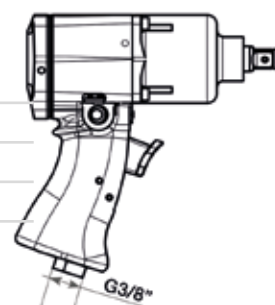

The new couplings eSafe by Cejn offer a higher flow, a compact design. They are extremely durable and easy to handle. They also have a function of safety outlet.

PRODUCT CODE	PRODUCT NAME	INSIDE DIAMETER	THREAD
B.42.0013	410-5154	10,4 mm (13/32")	3/8" bspt
B.42.0054		10,4 mm (13/32") ID 60°	1/2" bsp
B.42.0037	410-5265	10,4 mm (13/32") ID 60°	1/2" bsp
B.42.0056	410-2155	10,4 mm (13/32")	3/8" bspt

Automatic safety-locking feature. Extremely high flow capacity. One-hand operated.

PRODUCT CODE	PRODUCT NAME	INSIDE DIAMETER	THREAD
B.42.0062	442-5154	10,4 mm (13/32")	3/8" bspt
B.42.0060		10,4 mm (13/32")	1/2" bsp
B.42.0075		10,4 mm (13/32")	1/2" bsp
B.42.0058	442-1154	10,4 mm (13/32")	3/8" bspt

NEW UPDATED AND MORE PERFORMANT VERSION!
NOW UP TO 30 BAR RESISTANT.

High technology materials

New colour codes

Available versions:
3/8" - Code B.42.0001
1/2" - Code B.42.0002

QUICK RELEASE COUPLINGS 3/8" (FOR HOSE THREADED 3/8" BSP)

SUITABLE FOR: DP 176 SFE • BLUE DEVIL • DP 36 SF EVO • 4BIKE

SECURITY SYSTEM BY TST EUROPE
Safety Device.
Locking Pressure Series

PRODUCT CODE	INSIDE DIAMETER	THREAD
B.42.0008	7,6 mm (19/64")	3/8" bspt
B.42.0001	8 mm (5/16")	3/8" bsp
B.42.0009	7,6 mm (19/64") ID 60°	3/8" bsp
B.42.0001	8 mm (5/16")	3/8" bsp