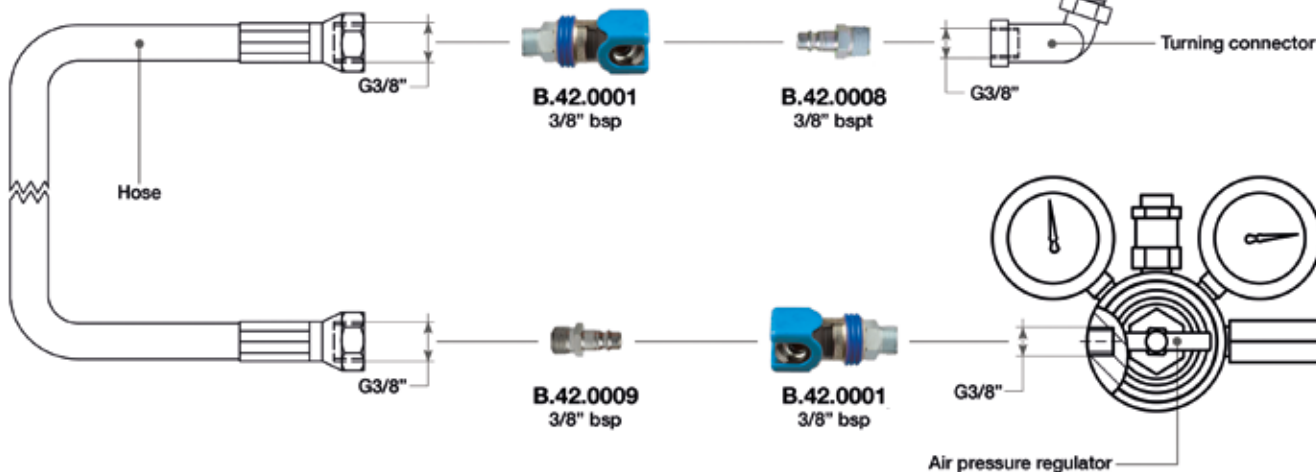

The new couplings eSafe by Cejn offer a higher flow, a compact design. They are extremely durable and easy to handle. They also have a function of safety outlet.

PRODUCT CODE	PRODUCT NAME	INSIDE DIAMETER	THREAD
B.42.0013	410-5154	10,4 mm (13/32")	3/8" bspt
B.42.0054		10,4 mm (13/32") ID 60°	1/2" bsp
B.42.0037	410-5265	10,4 mm (13/32") ID 60°	1/2" bsp
B.42.0056	410-2155	10,4 mm (13/32")	3/8" bspt

Automatic safety-locking feature. Extremely high flow capacity. One-hand operated.

PRODUCT CODE	PRODUCT NAME	INSIDE DIAMETER	THREAD
B.42.0062	442-5154	10,4 mm (13/32")	3/8" bspt
B.42.0060		10,4 mm (13/32")	1/2" bsp
B.42.0075		10,4 mm (13/32")	1/2" bsp
B.42.0058	442-1154	10,4 mm (13/32")	3/8" bspt

NEW UPDATED AND MORE PERFORMANT VERSION!
NOW UP TO 30 BAR RESISTANT.

High technology materials

New colour codes

Available versions:
3/8" - Code B.42.0001
1/2" - Code B.42.0002

QUICK RELEASE COUPLINGS 3/8" (FOR HOSE THREADED 3/8" BSP)

SUITABLE FOR: DP 176 SFE • BLUE DEVIL • DP 36 SF EVO • 4BIKE

SECURITY SYSTEM BY TST EUROPE
Safety Device.
Locking Pressure Series

PRODUCT CODE	INSIDE DIAMETER	THREAD
B.42.0008	7,6 mm (19/64")	3/8" bspt
B.42.0001	8 mm (5/16")	3/8" bsp
B.42.0009	7,6 mm (19/64") ID 60°	3/8" bsp
B.42.0001	8 mm (5/16")	3/8" bsp