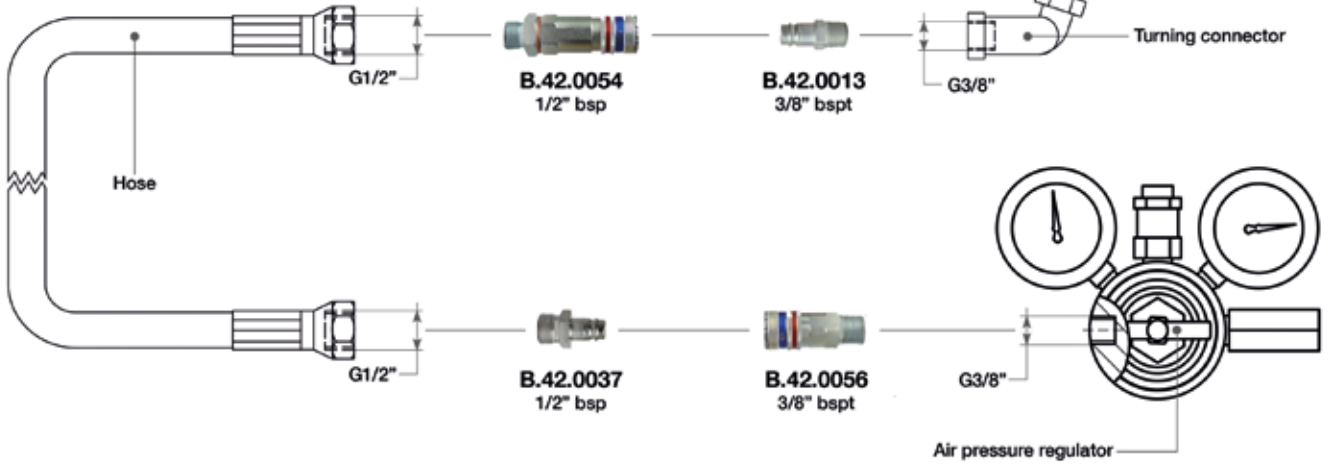

tst EUROPE

SECURITY SYSTEM BY TST EUROPE
Safety Device.
Locking Pressure Series

PRODUCT CODE	INSIDE DIAMETER	THREAD
B.42.0015	11 mm (7/16")	3/8" bsp
B.42.0004	11 mm (7/16")	1/2" bsp
B.42.0016	11 mm (7/16")	1/2" bsp
B.42.0003	11 mm (7/16")	3/8" bsp

QUICK RELEASE COUPLINGS 1/2" (FOR HOSE THREADED 1/2" BSP)

SUITABLE FOR: HURRICANE • DP 6000 • DP 6000 BIAS • DP 4000 MG • DP 4000 30BAR • DP 3000 SUPERSPORT • DP 2000 SE • DP 197 SFE • DP 177 SFE

ESAFE SYSTEM - WITH SAFETY OUTLET

The new couplings eSafe by Cejn offer a higher flow, a compact design. They are extremely durable and easy to handle. They also have a function of safety outlet.

PRODUCT CODE	PRODUCT NAME	INSIDE DIAMETER	THREAD
B.42.0013	410-5154	10,4 mm (13/32")	3/8" bspt
B.42.0054		10,4 mm (13/32") ID 60°	1/2" bsp
B.42.0037	410-5265	10,4 mm (13/32") ID 60°	1/2" bsp
B.42.0056	410-2155	10,4 mm (13/32")	3/8" bspt

Automatic safety-locking feature. Extremely high flow capacity. One-hand operated.

PRODUCT CODE	PRODUCT NAME	INSIDE DIAMETER	THREAD
B.42.0062	442-5154	10,4 mm (13/32")	3/8" bspt
B.42.0060		10,4 mm (13/32")	1/2" bsp
B.42.0075		10,4 mm (13/32")	1/2" bsp
B.42.0058	442-1154	10,4 mm (13/32")	3/8" bspt