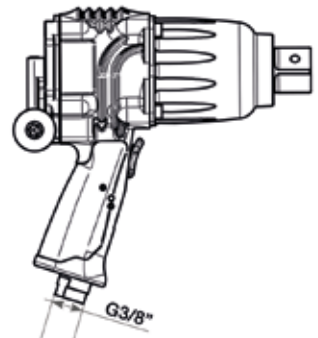

The new couplings eSafe by Cejn offer a higher flow, a compact design. They are extremely durable and easy to handle. They also have a function of safety outlet.

PRODUCT CODE	PRODUCT NAME	INSIDE DIAMETER	THREAD
B.42.0013	410-5154	10,4 mm (13/32")	3/8" bspt
B.42.0054		10,4 mm (13/32") ID 60°	1/2" bsp
B.42.0037	410-5265	10,4 mm (13/32") ID 60°	1/2" bsp
B.42.0056	410-2155	10,4 mm (13/32")	3/8" bspt

QUICK RELEASE COUPLINGS 1/2" (FOR HOSE THREADED 1/2" BSP)

SUITABLE FOR: HURRICANE • DP 6000 • DP 6000 BIAS • DP 4000 MG • DP 4000 30BAR • DP 3000 SUPERSPORT • DP 2000 SE • DP 197 SFE • DP 177 SFE

HIGH FLOW SERIES - EXTREME USE

Automatic safety-locking feature. Extremely high flow capacity. One-hand operated.

PRODUCT CODE	PRODUCT NAME	INSIDE DIAMETER	THREAD
B.42.0062	442-5154	10,4 mm (13/32")	3/8" bspt
B.42.0060		10,4 mm (13/32")	1/2" bsp
B.42.0075		10,4 mm (13/32")	1/2" bsp
B.42.0058	442-1154	10,4 mm (13/32")	3/8" bspt