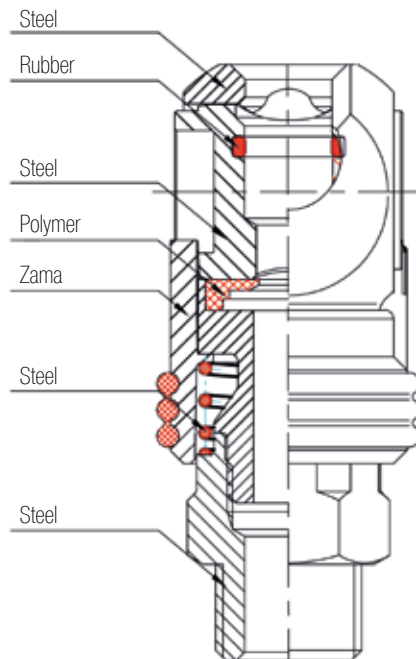

Automatic safety-locking feature. Extremely high flow capacity. One-hand operated.

PRODUCT CODE	PRODUCT NAME	INSIDE DIAMETER	THREAD
B.42.0062	442-5154	10,4 mm (13/32")	3/8" bspt
B.42.0060		10,4 mm (13/32")	1/2" bsp
B.42.0075		10,4 mm (13/32")	1/2" bsp
B.42.0058	442-1154	10,4 mm (13/32")	3/8" bspt

NEW UPDATED AND MORE PERFORMANT VERSION!
NOW UP TO 30 BAR RESISTANT.

High technology materials

New colour codes

Available versions:
3/8" - Code B.42.0001
1/2" - Code B.42.0002

QUICK RELEASE COUPLINGS 3/8" (FOR HOSE THREADED 3/8" BSP)

PRODUCT CODE	PRODUCT NAME	INSIDE DIAMETER	THREAD
B.42.0008	320-5154	7,6 mm (19/64")	3/8" bspt
B.42.0052	320-2204	7,6 mm (19/64") ID 60°	3/8" bsp
B.42.0009	320-5264	7,6 mm (19/64") ID 60°	3/8" bsp
B.42.0050	320-2154	7,6 mm (19/64")	3/8" bspt

PRODUCT CODE	PRODUCT NAME	INSIDE DIAMETER	THREAD
B.42.0062	442-5154	10,4 mm (13/32")	3/8" bspt
B.42.0059		10,4 mm (13/32") ID 60°	3/8" bsp
B.42.0076		10,4 mm (13/32")	3/8" bspt
B.42.0058	442-1154	10,4 mm (13/32")	3/8" bspt