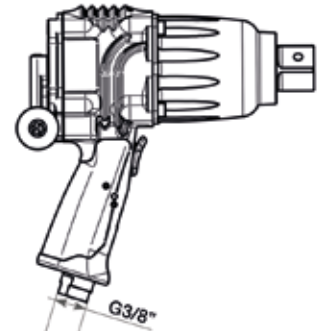

tst EUROPE

SECURITY SYSTEM BY TST EUROPE
Safety Device.
Locking Pressure Series

PRODUCT CODE	INSIDE DIAMETER	THREAD
B.42.0015	11 mm (7/16")	3/8" bsp
B.42.0004	11 mm (7/16")	1/2" bsp
B.42.0016	11 mm (7/16")	1/2" bsp
B.42.0003	11 mm (7/16")	3/8" bsp

QUICK RELEASE COUPLINGS 1/2" (FOR HOSE THREADED 1/2" BSP)

SUITABLE FOR: HURRICANE • DP 6000 • DP 6000 BIAS • DP 4000 MG • DP 4000 30BAR • DP 3000 SUPERSPORT • DP 2000 SE • DP 197 SFE • DP 177 SFE

ESAFE SYSTEM - WITH SAFETY OUTLET

The new couplings eSafe by Cejn offer a higher flow, a compact design. They are extremely durable and easy to handle. They also have a function of safety outlet.

PRODUCT CODE	PRODUCT NAME	INSIDE DIAMETER	THREAD
B.42.0013	410-5154	10,4 mm (13/32")	3/8" bspt
B.42.0054		10,4 mm (13/32") ID 60°	1/2" bsp
B.42.0037	410-5265	10,4 mm (13/32") ID 60°	1/2" bsp
B.42.0056	410-2155	10,4 mm (13/32")	3/8" bspt

Automatic safety-locking feature. Extremely high flow capacity. One-hand operated.

PRODUCT CODE	PRODUCT NAME	INSIDE DIAMETER	THREAD
B.42.0062	442-5154	10,4 mm (13/32")	3/8" bspt
B.42.0060		10,4 mm (13/32")	1/2" bsp
B.42.0075		10,4 mm (13/32")	1/2" bsp
B.42.0058	442-1154	10,4 mm (13/32")	3/8" bspt