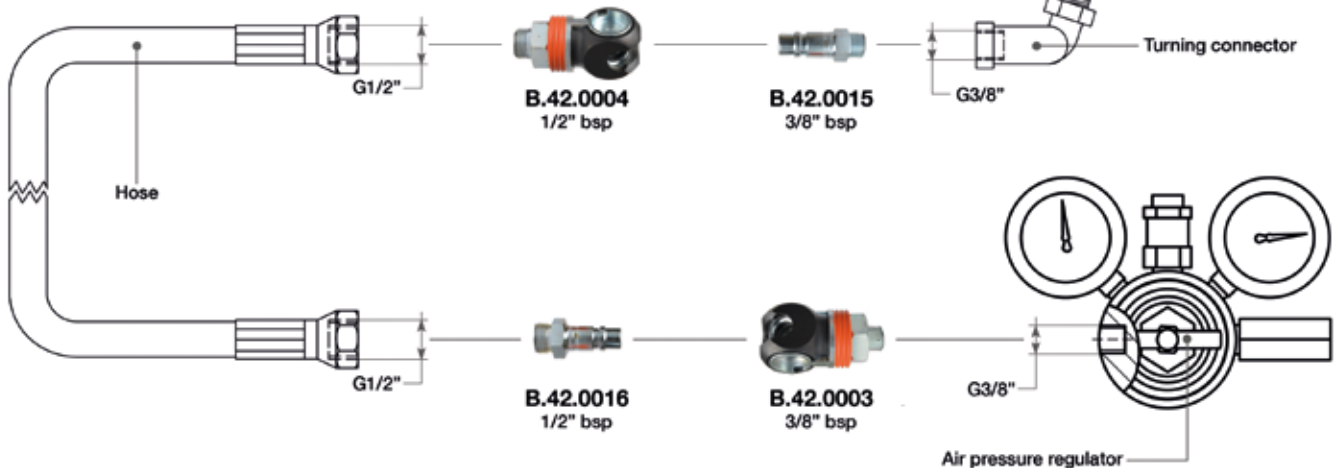

QUICK RELEASE COUPLINGS

A

AIR SUPPLY SYSTEMS

QUICK RELEASE COUPLINGS 1/2" (FOR HOSE THREADED 1/2" BSP)

SUITABLE FOR: HURRICANE • DP 6000 • DP 6000 BIAS • DP 4000 MG • DP 4000 30BAR • DP 3000 SUPERSPORT • DP 2000 SE • DP 197 SFE • DP 177 SFE

tst EUROPE

SECURITY SYSTEM BY TST EUROPE
Safety Device.
Locking Pressure Series

PRODUCT CODE	INSIDE DIAMETER	THREAD
B.42.0015	11 mm (7/16")	3/8" bsp
B.42.0004	11 mm (7/16")	1/2" bsp
B.42.0016	11 mm (7/16")	1/2" bsp
B.42.0003	11 mm (7/16")	3/8" bsp

The new couplings eSafe by Cejn offer a higher flow, a compact design. They are extremely durable and easy to handle. They also have a function of safety outlet.

PRODUCT CODE	PRODUCT NAME	INSIDE DIAMETER	THREAD
B.42.0013	410-5154	10,4 mm (13/32")	3/8" bspt
B.42.0054		10,4 mm (13/32") ID 60°	1/2" bsp
B.42.0037	410-5265	10,4 mm (13/32") ID 60°	1/2" bsp
B.42.0056	410-2155	10,4 mm (13/32")	3/8" bspt

Automatic safety-locking feature. Extremely high flow capacity. One-hand operated.

PRODUCT CODE	PRODUCT NAME	INSIDE DIAMETER	THREAD
B.42.0062	442-5154	10,4 mm (13/32")	3/8" bspt
B.42.0060		10,4 mm (13/32")	1/2" bsp
B.42.0075		10,4 mm (13/32")	1/2" bsp
B.42.0058	442-1154	10,4 mm (13/32")	3/8" bspt