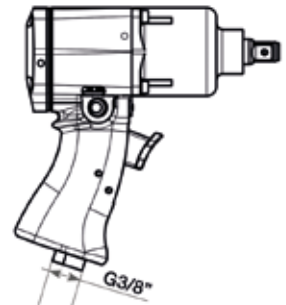

The new couplings eSafe by Cejn offer a higher flow, a compact design. They are extremely durable and easy to handle. They also have a function of safety outlet.

PRODUCT CODE	PRODUCT NAME	INSIDE DIAMETER	THREAD
B.42.0013	410-5154	10,4 mm (13/32")	3/8" bspt
B.42.0054		10,4 mm (13/32") ID 60°	1/2" bsp
B.42.0037	410-5265	10,4 mm (13/32") ID 60°	1/2" bsp
B.42.0056	410-2155	10,4 mm (13/32")	3/8" bspt

QUICK RELEASE COUPLINGS 3/8" (FOR HOSE THREADED 3/8" BSP)

SUITABLE FOR: DP 176 SFE • BLUE DEVIL • DP 36 SF EVO • 4BIKE

ESAFE SYSTEM - WITH SAFETY OUTLET

The new couplings eSafe by Cejn offer a higher flow, a compact design. They are extremely durable and easy to handle. They also have a function of safety outlet.

PRODUCT CODE	PRODUCT NAME	INSIDE DIAMETER	THREAD
B.42.0008	320-5154	7,6 mm (19/64")	3/8" bspt
B.42.0052	320-2204	7,6 mm (19/64") ID 60°	3/8" bsp
B.42.0009	320-5264	7,6 mm (19/64") ID 60°	3/8" bsp
B.42.0050	320-2154	7,6 mm (19/64")	3/8" bspt

PRODUCT CODE	PRODUCT NAME	INSIDE DIAMETER	THREAD
B.42.0062	442-5154	10,4 mm (13/32")	3/8" bspt
B.42.0059		10,4 mm (13/32") ID 60°	3/8" bsp
B.42.0076		10,4 mm (13/32")	3/8" bspt
B.42.0058	442-1154	10,4 mm (13/32")	3/8" bspt