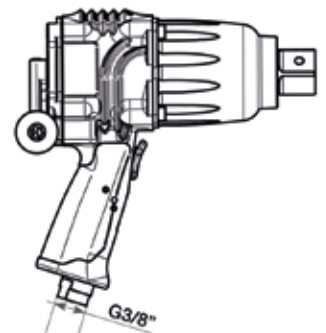

QUICK RELEASE COUPLINGS

A

AIR SUPPLY SYSTEMS

QUICK RELEASE COUPLINGS 1/2" (FOR HOSE THREADED 1/2" BSP)

SUITABLE FOR: HURRICANE • DP 6000 • DP 6000 BIAS • DP 4000 MG • DP 4000 30BAR • DP 3000 SUPERSPORT • DP 2000 SE • DP 197 SFE • DP 177 SFE

tst EUROPE

SECURITY SYSTEM BY TST EUROPE
Safety Device.
Locking Pressure Series

PRODUCT CODE	INSIDE DIAMETER	THREAD
B.42.0015	11 mm (7/16")	3/8" bsp
B.42.0004	11 mm (7/16")	1/2" bsp
B.42.0016	11 mm (7/16")	1/2" bsp
B.42.0003	11 mm (7/16")	3/8" bsp

The new couplings eSafe by Cejn offer a higher flow, a compact design. They are extremely durable and easy to handle. They also have a function of safety outlet.

PRODUCT CODE	PRODUCT NAME	INSIDE DIAMETER	THREAD
B.42.0013	410-5154	10,4 mm (13/32")	3/8" bspt
B.42.0054		10,4 mm (13/32") ID 60°	1/2" bsp
B.42.0037	410-5265	10,4 mm (13/32") ID 60°	1/2" bsp
B.42.0056	410-2155	10,4 mm (13/32")	3/8" bspt

Automatic safety-locking feature. Extremely high flow capacity. One-hand operated.

PRODUCT CODE	PRODUCT NAME	INSIDE DIAMETER	THREAD
B.42.0062	442-5154	10,4 mm (13/32")	3/8" bspt
B.42.0060		10,4 mm (13/32")	1/2" bsp
B.42.0075		10,4 mm (13/32")	1/2" bsp
B.42.0058	442-1154	10,4 mm (13/32")	3/8" bspt