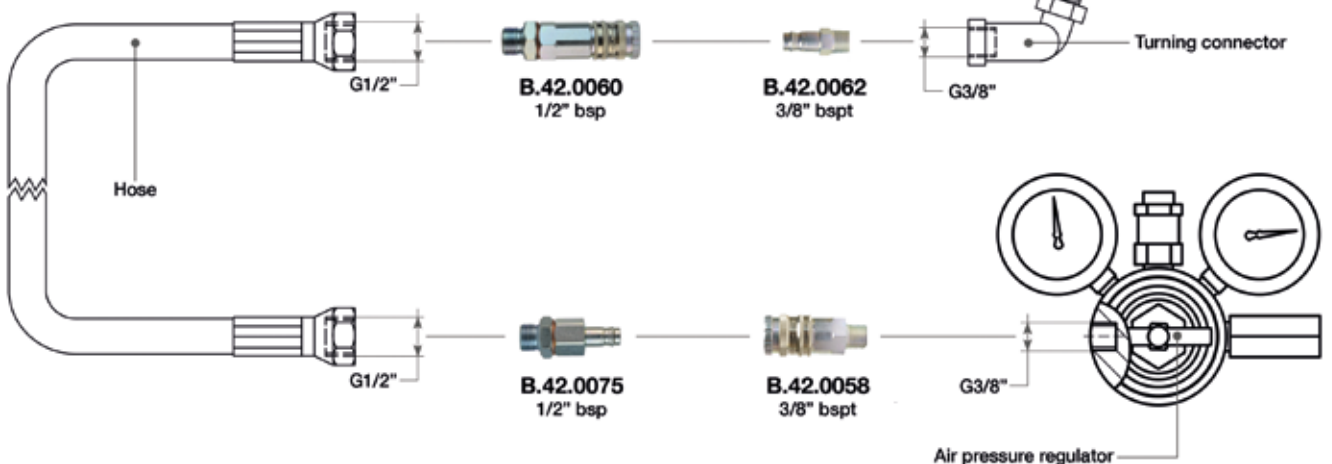

The new couplings eSafe by Cejn offer a higher flow, a compact design. They are extremely durable and easy to handle. They also have a function of safety outlet.

PRODUCT CODE	PRODUCT NAME	INSIDE DIAMETER	THREAD
B.42.0013	410-5154	10,4 mm (13/32")	3/8" bspt
B.42.0054		10,4 mm (13/32") ID 60°	1/2" bsp
B.42.0037	410-5265	10,4 mm (13/32") ID 60°	1/2" bsp
B.42.0056	410-2155	10,4 mm (13/32")	3/8" bspt

QUICK RELEASE COUPLINGS 1/2" (FOR HOSE THREADED 1/2" BSP)

SUITABLE FOR: HURRICANE • DP 6000 • DP 6000 BIAS • DP 4000 MG • DP 4000 30BAR • DP 3000 SUPERSPORT • DP 2000 SE • DP 197 SFE • DP 177 SFE

HIGH FLOW SERIES - EXTREME USE

Automatic safety-locking feature. Extremely high flow capacity. One-hand operated.

PRODUCT CODE	PRODUCT NAME	INSIDE DIAMETER	THREAD
B.42.0062	442-5154	10,4 mm (13/32")	3/8" bspt
B.42.0060		10,4 mm (13/32")	1/2" bsp
B.42.0075		10,4 mm (13/32")	1/2" bsp
B.42.0058	442-1154	10,4 mm (13/32")	3/8" bspt

PRODUCT CODE	PRODUCT NAME	INSIDE DIAMETER	THREAD
B.42.0008	320-5154	7,6 mm (19/64")	3/8" bspt
B.42.0052	320-2204	7,6 mm (19/64") ID 60°	3/8" bsp
B.42.0009	320-5264	7,6 mm (19/64") ID 60°	3/8" bsp
B.42.0050	320-2154	7,6 mm (19/64")	3/8" bspt