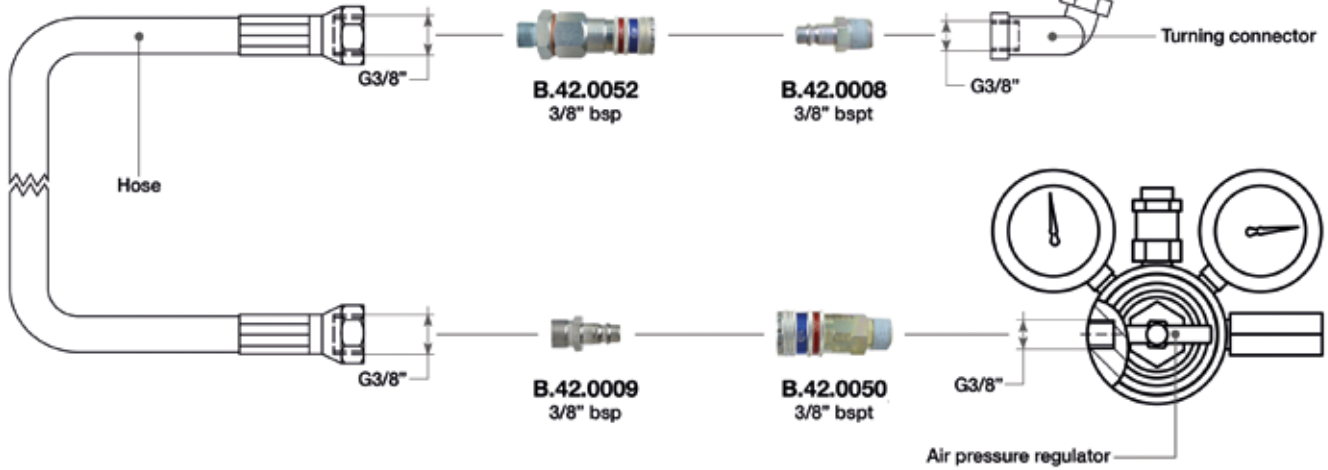

The new couplings eSafe by Cejn offer a higher flow, a compact design. They are extremely durable and easy to handle. They also have a function of safety outlet.

PRODUCT CODE	PRODUCT NAME	INSIDE DIAMETER	THREAD
B.42.0013	410-5154	10,4 mm (13/32")	3/8" bspt
B.42.0054		10,4 mm (13/32") ID 60°	1/2" bsp
B.42.0037	410-5265	10,4 mm (13/32") ID 60°	1/2" bsp
B.42.0056	410-2155	10,4 mm (13/32")	3/8" bspt

QUICK RELEASE COUPLINGS 3/8" (FOR HOSE THREADED 3/8" BSP)

SUITABLE FOR: DP 176 SFE • BLUE DEVIL • DP 36 SF EVO • 4BIKE

ESAFE SYSTEM - WITH SAFETY OUTLET

The new couplings eSafe by Cejn offer a higher flow, a compact design. They are extremely durable and easy to handle. They also have a function of safety outlet.

PRODUCT CODE	PRODUCT NAME	INSIDE DIAMETER	THREAD
B.42.0008	320-5154	7,6 mm (19/64")	3/8" bspt
B.42.0052	320-2204	7,6 mm (19/64") ID 60°	3/8" bsp
B.42.0009	320-5264	7,6 mm (19/64") ID 60°	3/8" bsp
B.42.0050	320-2154	7,6 mm (19/64")	3/8" bspt

PRODUCT CODE	PRODUCT NAME	INSIDE DIAMETER	THREAD
B.42.0062	442-5154	10,4 mm (13/32")	3/8" bspt
B.42.0059		10,4 mm (13/32") ID 60°	3/8" bsp
B.42.0076		10,4 mm (13/32")	3/8" bspt
B.42.0058	442-1154	10,4 mm (13/32")	3/8" bspt