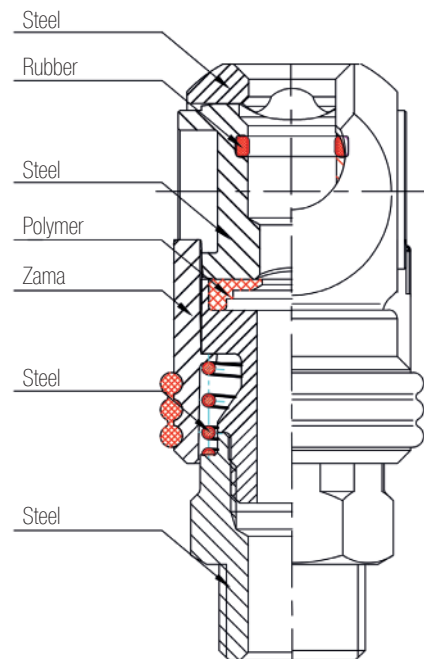

NPT VERSION AVAILABLE ON DEMAND

WWW.PAOLI.NET | SALES@PAOLI.NET | +39.0522.364511