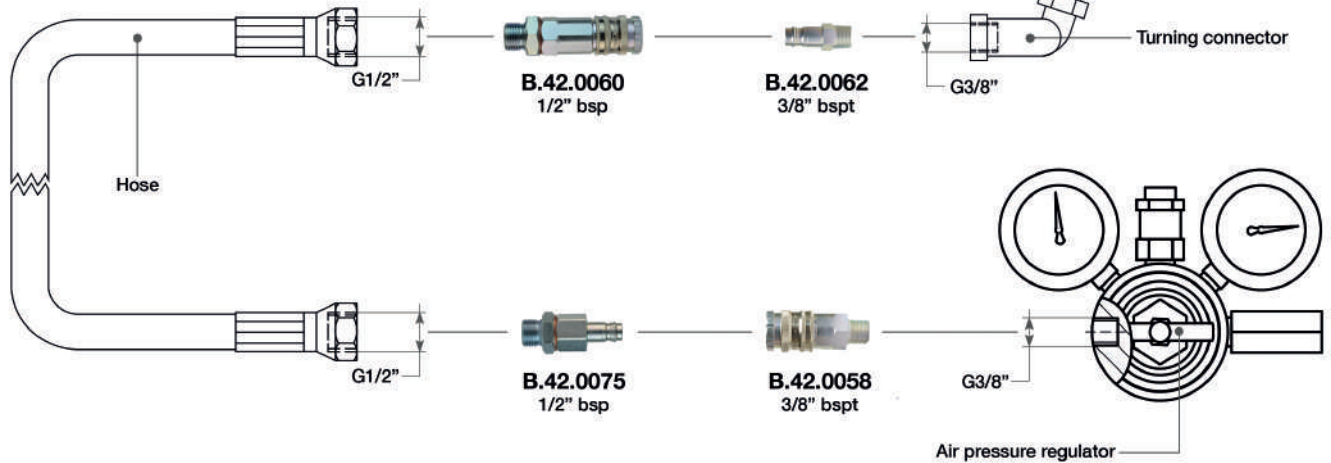

QUICK RELEASE COUPLINGS 1/2" (FOR HOSE THREADED 1/2" BSP)

SUITABLE FOR: HURRICANE • DP 6000 • DP 6000 BIAS • DP 4000 MG • DP 4000 30BAR • DP 3000 SUPERSPORT • DP 2000 SE • DP 197 SFE • DP 177 SFE

HIGH FLOW SERIES - EXTREME USE

Automatic safety-locking feature.
Extremely high flow capacity.
One-hand operated.

PRODUCT CODE	INSIDE DIAMETER	THREAD
B.42.0062	10,4 mm (13/32")	3/8" BSPT
B.42.0060	10,4 mm (13/32")	1/2" BSP
B.42.0075	10,4 mm (13/32")	1/2" BSP
B.42.0058	10,4 mm (13/32")	3/8" BSPT

NPT VERSION AVAILABLE ON DEMAND

QUICK RELEASE COUPLINGS (BLUE COLLAR) SECURITY SYSTEM BY TST EUROPE