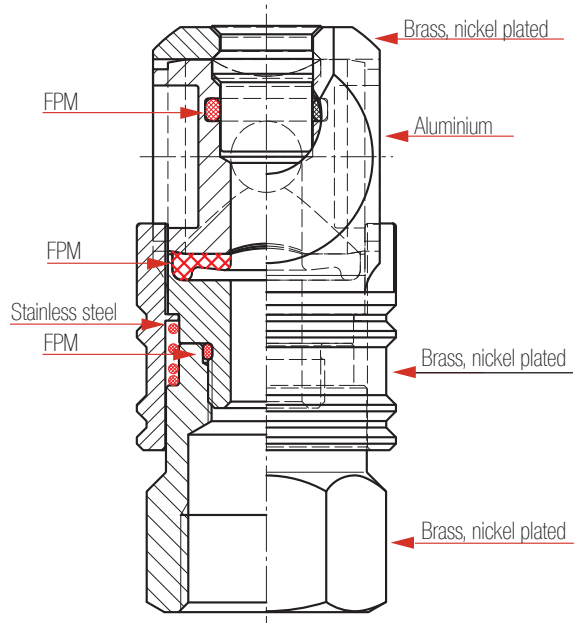

ESAFE SYSTEM - WITH SAFETY OUTLET

The new couplings eSafe by Cejn offer a higher flow, a compact design. They are extremely durable and easy to handle. They also have a function of safety outlet.

PRODUCT CODE	INSIDE DIAMETER	THREAD
B.42.0013	10,4 mm (13/32")	3/8" BSPT
B.42.0054	10,4 mm (13/32") ID 60°	1/2" BSP
B.42.0037	10,4 mm (13/32") ID 60°	1/2" BSP
B.42.0056	10,4 mm (13/32")	3/8" BSPT

### HIGH FLOW SERIES - EXTREME USE

Automatic safety-locking feature.  
Extremely high flow capacity.  
One-hand operated.

PRODUCT CODE	INSIDE DIAMETER	THREAD
B.42.0062	10,4 mm (13/32")	3/8" BSPT
B.42.0060	10,4 mm (13/32")	1/2" BSP
B.42.0075	10,4 mm (13/32")	1/2" BSP
B.42.0058	10,4 mm (13/32")	3/8" BSPT

## QUICK RELEASE COUPLINGS (BLUE COLLAR) SECURITY SYSTEM BY TST EUROPE

NPT VERSION AVAILABLE ON DEMAND

WWW.PAOLI.NET | SALES@PAOLI.NET | +39.0522.364511

Available versions:  
 3/8" - Code B.42.0119  
 1/2" - Code B.42.0120

PRODUCT CODE	INSIDE DIAMETER	THREAD
B.42.0008	7,6 mm (19/64")	3/8" bspt
B.42.0001	8 mm (5/16")	3/8" bsp
B.42.0009	7,6 mm (19/64") ID 60°	3/8" bsp
B.42.0001	8 mm (5/16")	3/8" bsp

**NPT VERSION AVAILABLE ON DEMAND**