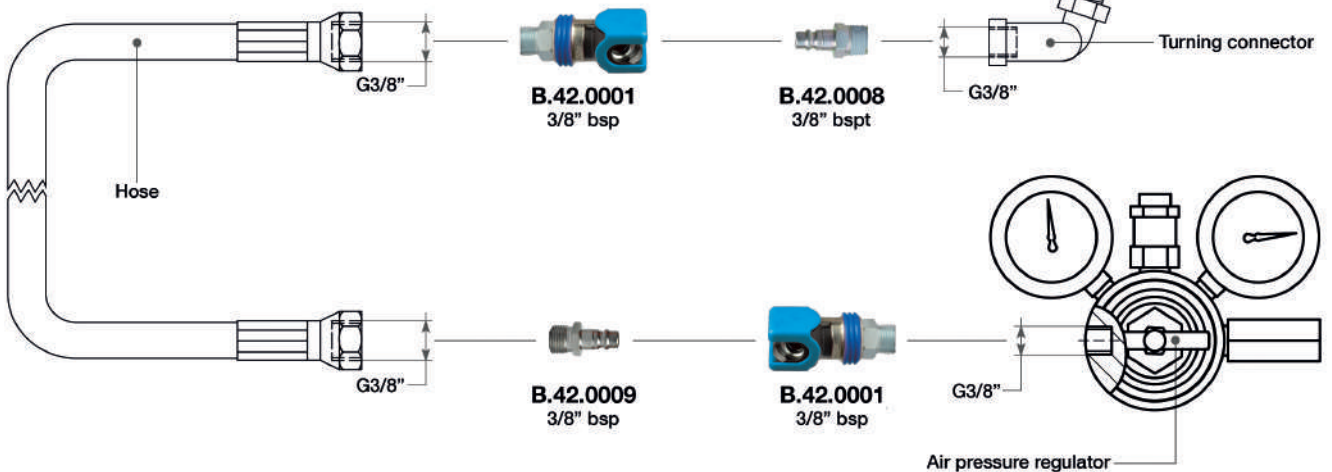

## QUICK RELEASE COUPLINGS (BLUE COLLAR) SECURITY SYSTEM BY TST EUROPE

NPT VERSION AVAILABLE ON DEMAND

WWW.PAOLI.NET | SALES@PAOLI.NET | +39.0522.364511

Available versions:  
 3/8" - Code B.42.0119  
 1/2" - Code B.42.0120

**NPT VERSION AVAILABLE ON DEMAND**

**QUICK RELEASE COUPLINGS 3/8" (FOR HOSE THREADED 3/8" BSP)**  
 SUITABLE FOR: DP 36 SF EVO • 4BIKE

SECURITY SYSTEM BY TST EUROPE  
 Safety Device.  
 Locking Pressure Series

PRODUCT CODE	INSIDE DIAMETER	THREAD
B.42.0008	7,6 mm (19/64")	3/8" bspt
B.42.0001	8 mm (5/16")	3/8" bsp
B.42.0009	7,6 mm (19/64") ID 60°	3/8" bsp
B.42.0001	8 mm (5/16")	3/8" bsp

**NPT VERSION AVAILABLE ON DEMAND**