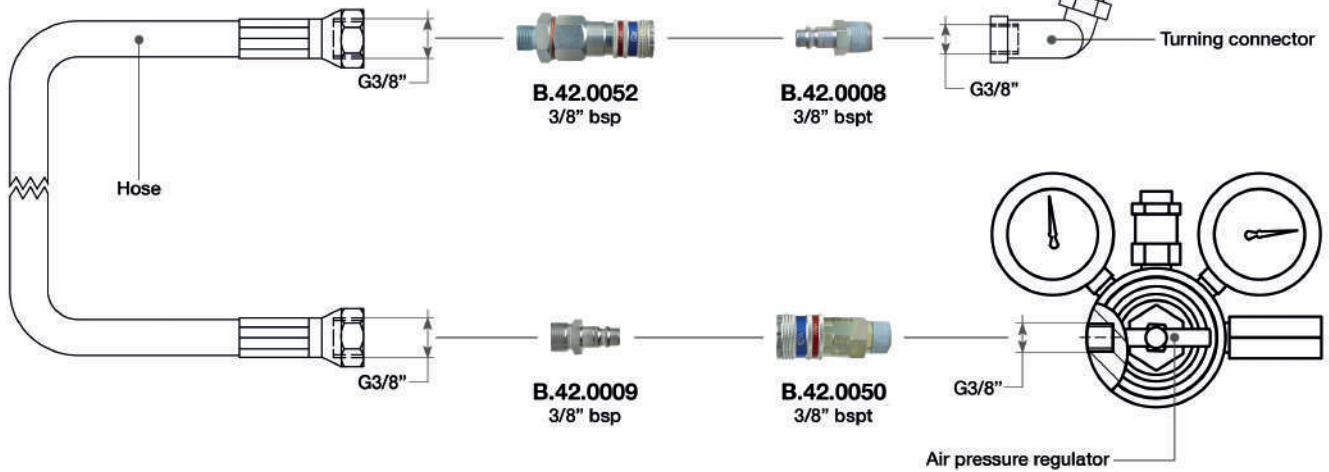

QUICK RELEASE COUPLINGS 3/8" (FOR HOSE THREADED 3/8" BSP)

SUITABLE FOR: DP 36 SF EVO • 4BIKE

ESAFE SYSTEM - WITH SAFETY OUTLET

The new couplings eSafe by Cejn offer a higher flow, a compact design. They are extremely durable and easy to handle. They also have a function of safety outlet.

PRODUCT CODE	INSIDE DIAMETER	THREAD
B.42.0008	7,6 mm (19/64")	3/8" bspt
B.42.0052	7,6 mm (19/64") ID 60°	3/8" bsp
B.42.0009	7,6 mm (19/64") ID 60°	3/8" bsp
B.42.0050	7,6 mm (19/64")	3/8" bspt

NPT VERSION AVAILABLE ON DEMAND