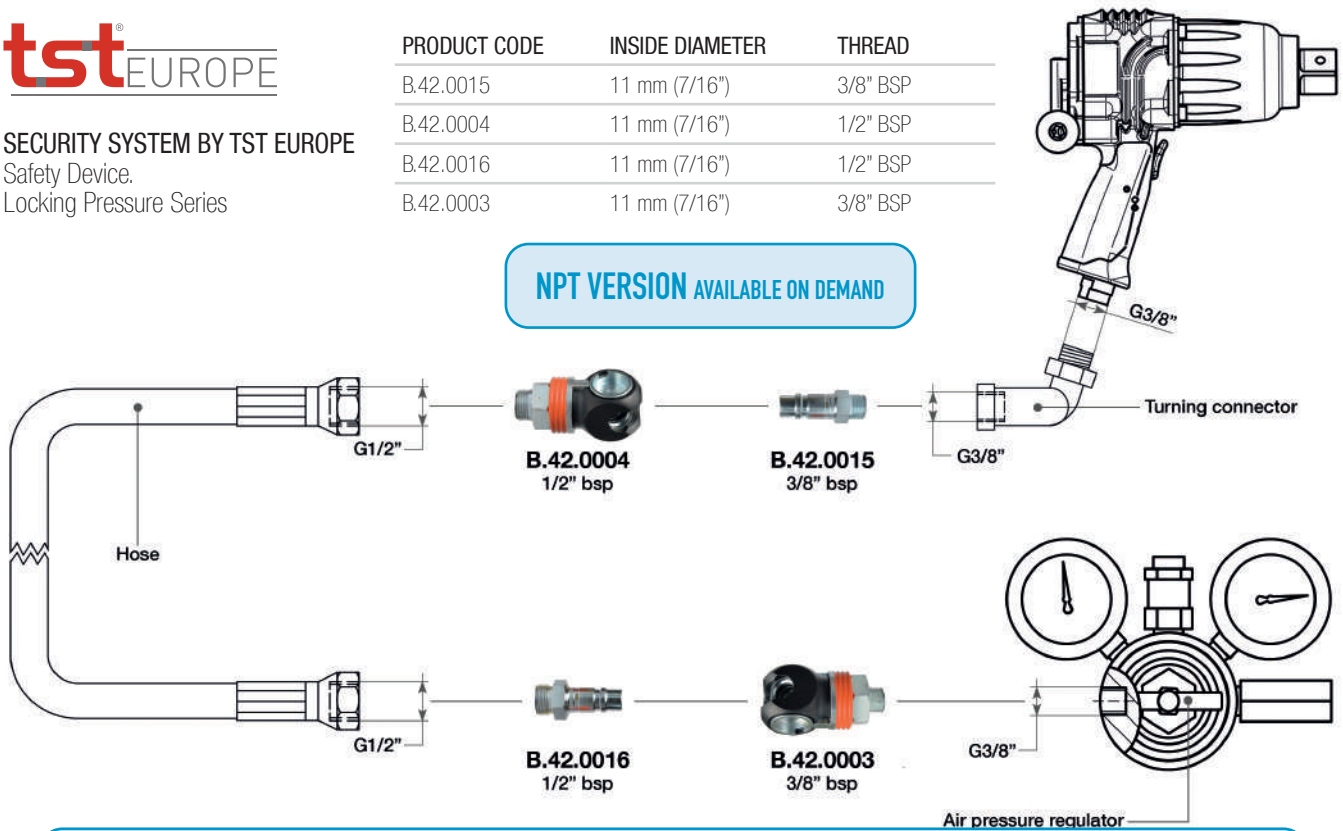

AIR SUPPLY SYSTEM

QUICK RELEASE COUPLINGS

QUICK RELEASE COUPLINGS 1/2" (FOR HOSE THREADED 1/2" BSP)

SUITABLE FOR: HURRICANE • DP 6000 • DP 6000 BIAS • DP 4000 MG • DP 4000 30BAR • DP 3000 SUPERSPORT • DP 2000 SE • DP 197 SFE • DP 177 SFE

tst EUROPE

SECURITY SYSTEM BY TST EUROPE
Safety Device.
Locking Pressure Series

PRODUCT CODE	INSIDE DIAMETER	THREAD
B.42.0015	11 mm (7/16")	3/8" BSP
B.42.0004	11 mm (7/16")	1/2" BSP
B.42.0016	11 mm (7/16")	1/2" BSP
B.42.0003	11 mm (7/16")	3/8" BSP

NPT VERSION AVAILABLE ON DEMAND