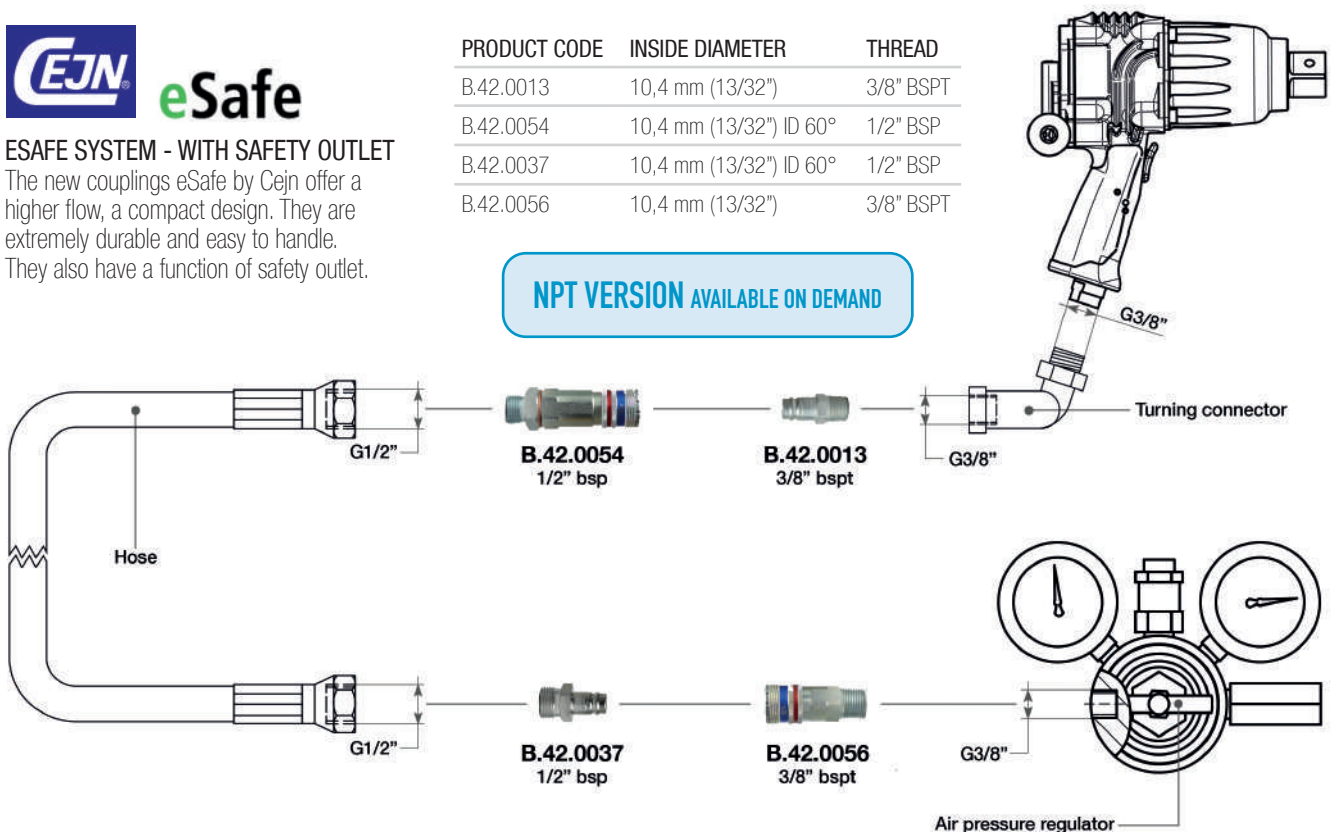

QUICK RELEASE COUPLINGS 1/2" (FOR HOSE THREADED 1/2" BSP)

SUITABLE FOR: HURRICANE • DP 6000 • DP 6000 BIAS • DP 4000 MG • DP 4000 30BAR • DP 3000 SUPERSPORT • DP 2000 SE • DP 197 SFE • DP 177 SFE

CEJN eSafe

ESAFE SYSTEM - WITH SAFETY OUTLET

The new couplings eSafe by Cejn offer a higher flow, a compact design. They are extremely durable and easy to handle. They also have a function of safety outlet.

PRODUCT CODE	INSIDE DIAMETER	THREAD
B.42.0013	10,4 mm (13/32")	3/8" BSPT
B.42.0054	10,4 mm (13/32") ID 60°	1/2" BSP
B.42.0037	10,4 mm (13/32") ID 60°	1/2" BSP
B.42.0056	10,4 mm (13/32")	3/8" BSPT

NPT VERSION AVAILABLE ON DEMAND