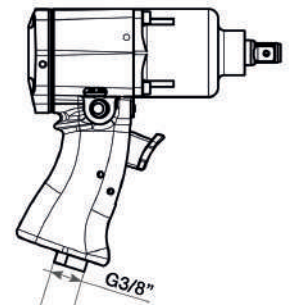

## QUICK RELEASE COUPLINGS (BLUE COLLAR) SECURITY SYSTEM BY TST EUROPE

NPT VERSION AVAILABLE ON DEMAND

WWW.PAOLI.NET | SALES@PAOLI.NET | +39.0522.364511

Available versions:  
 3/8" - Code B.42.0119  
 1/2" - Code B.42.0120

PRODUCT CODE	INSIDE DIAMETER	THREAD
B.42.0008	7,6 mm (19/64")	3/8" bspt
B.42.0001	8 mm (5/16")	3/8" bsp
B.42.0009	7,6 mm (19/64") ID 60°	3/8" bsp
B.42.0001	8 mm (5/16")	3/8" bsp

**NPT VERSION AVAILABLE ON DEMAND**