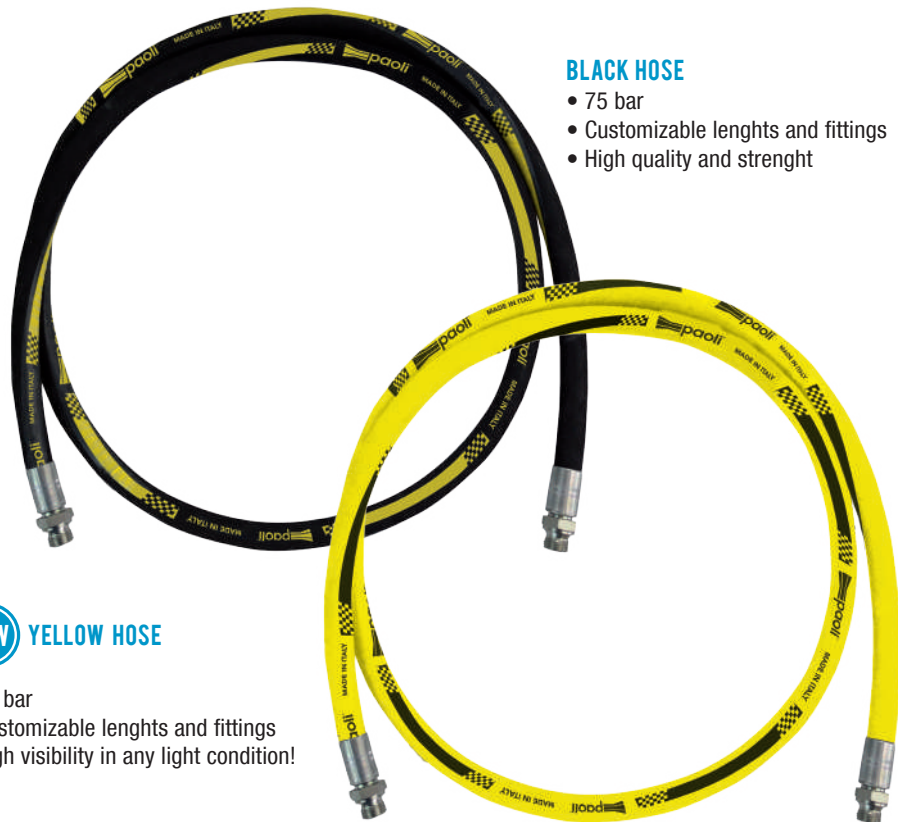

HOSES

WHIP HOSES

WH3C - B.20.01.0007
Whip Hose w/D3 Turning Connector

WHSC - B.20.01.0002
Whip Hose w/Swivel Fitting

WHTC - B.20.01.0001
Whip Hose w/360° Turning Connector

PRODUCT NAME	PRODUCT CODE	INSIDE DIAMETER	OUTSIDE DIAMETER	LENGTH		CONNECTION SIDE 1	CONNECTION SIDE 2	
WHTC	B.20.01.0001	13 mm	23,5 mm	18" (46 cm)	3/8" BSP	B.43.0001	B.41.0003	female
WHSC	B.20.01.0002	13 mm	23,5 mm	18" (46 cm)	3/8" BSP	B.43.0003	B.41.0003	female
WH3C	B.20.01.0007	13 mm	23,5 mm	18" (46 cm)	3/8" BSP	B.43.0003	B.41.0003	female

HOSES

HOW TO ORDER:

1. select the length of the hose (TABLE A)

2. select the couplings at both ends of the hose (TABLE B/C)

More items and configurations on demand.

BLACK HOSE

- 75 bar
- Customizable lengths and fittings
- High quality and strenght

NEW YELLOW HOSE

- 75 bar
- Customizable lengths and fittings
- High visibility in any light condition!

NEW FLUORESCENT HOSE

- 75 bar
- Customizable lengths and fittings
- Fluorescent yellow marking along the entire hose: it shines in the dark!
- High visibility during night operations.

TECHNICAL DATA

- Bore size: 13 mm
- Braid od: 23,5 mm
- Working pressure: 75 bar

TABLE A - SELECT LENGHT

CODE			LENGTH
Black hose	Yellow hose	Fluorescent hose	
B.41.1001	B.41.3501	B.41.1501	1 m
B.41.1002	B.41.3502	B.41.1502	2 m
B.41.1003	B.41.3503	B.41.1503	3 m
B.41.1004	B.41.3504	B.41.1504	4 m
B.41.1005	B.41.3505	B.41.1505	5 m
B.41.1006	B.41.3506	B.41.1506	6 m
B.41.1007	B.41.3507	B.41.1507	7 m
B.41.1008	B.41.3508	B.41.1508	8 m
B.41.1009	B.41.3509	B.41.1509	9 m
B.41.1010	B.41.3510	B.41.1510	10 m