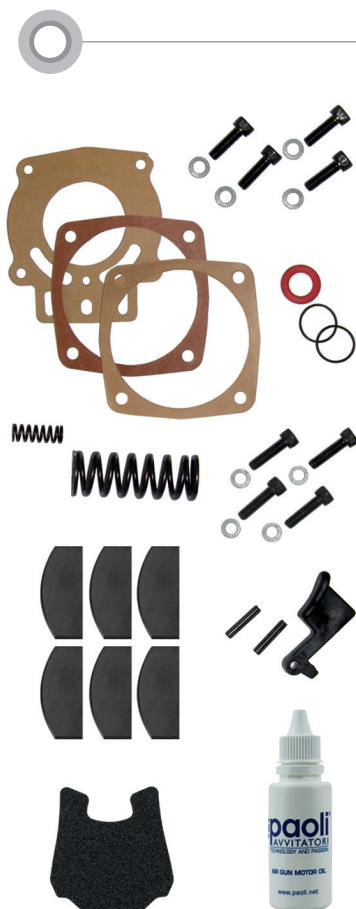

SERVICE KIT

CODE	PRODUCT NAME	AVAILABLE FOR
B.23.0170	KITHURRICANE	HURRICANE
B.23.0138	KIT6000	DP 6000 90° ANGLED HANDLE
B.23.0163	KIT6000	DP 6000 CLASSIC HANDLE
B.23.0108	KIT5000TI	DP 5000 TI
B.23.0123	KIT400030BAR	DP 4000 30BAR
B.23.0079	KIT4000MG	DP 4000 MG
B.23.0048	KIT4000	DP 4000
B.23.0107	KIT4000BIAS	DP 4000 BIAS
B.23.0001	KIT2000S	DP 2000 S, SE
B.23.0089	KITSUPERSPORT	SUPERSPORT
B.23.0002	KIT197SF	DP 197 SF, SFE
B.23.0119	KIT176SFE	DP 176 SFE, DP 177 SFE
B.23.0054	KITBLUEDEVIL	BLUE DEVIL
B.23.0080	KIT36SFEVO	DP 36 SF EVO
B.23.0104	KIT36SFEVOUS	DP 36 SF EVO US
B.40.0052	KITF4	F4 (gold version)
B.40.0065	KITF4	F4 (silver version)
B.40.0053	KITF9	F9
B.40.0054	KITF1F2	F1, F2
B.40.0055	KITF1F2B	F1, F2 (yellow brass version)
B.40.0050	KITF15	F15
B.40.0051	KITF40	F40

Dino Paoli S.r.l. does not assume responsibility for the use of the kits by unauthorized or not properly trained workers.

SERVICE TOOLS

CODE	AVAILABLE FOR
B.23.0159	DP 6000, DP 5000 TI MARK II, DP 4000 MG, DP 2000 SE

For the single codes of the tools please refer to the repair manual of the specific model.

WHEEL GUN LUBRICANTS

PRODUCT CODE	QUANTITY	DESCRIPTION
B.27.0007	1 kg	Special Grease for PAOLI wheel gun hammer mechanism
B.27.0004	1 l	Special Oil for PAOLI wheel gun motors.
B.27.0005	5 l	Special Oil for PAOLI wheel gun motors.
B.27.0016	500 ml	Special spray Lubricant for PAOLI wheel gun motors