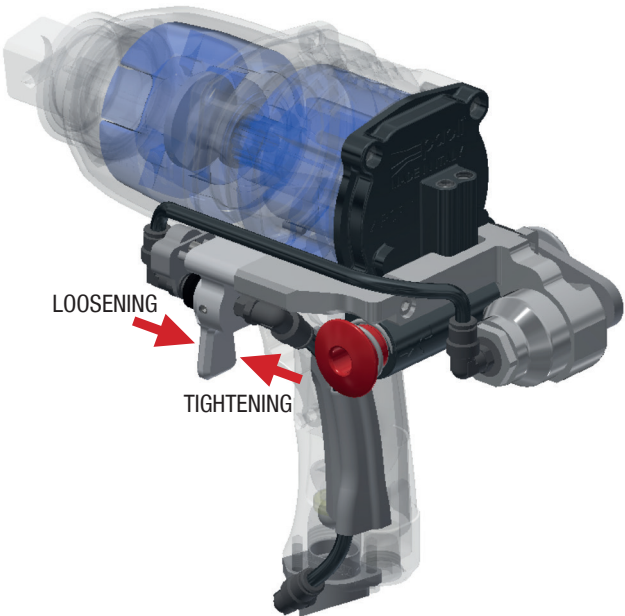

AIR FAST SHUTTLE

AUTOMATIC FAST SHUTTLE — ○

The Air Fast Shuttle allows the switching from tightening to loosening position and vice versa simply by activating a lever.

The system is pneumatically driven by an actuator which is able to move easier and much faster the shuttle making the inversion comfortable.

DESCRIPTION	VERSIONS	CODE
DP 6000 90° Angled Handle with Carbon Cover and Air Fast Shuttle	RH 2-PORT RED	006000.00028
	LH 3-PORT BLUE	006000.00029
DP 6000 Classic Handle with Carbon Cover and Air Fast Shuttle	RH 2-PORT RED	006000.00030
	LH 3-PORT BLUE	006000.00031

Upgrades available on demand:

- Service DP 4000 MG
- Service DP 5000 TI MARK II

Ordering the Air Fast Shuttle Upgrade, your wheel guns will be converted in the factory by skilled people at Dino Paoli.