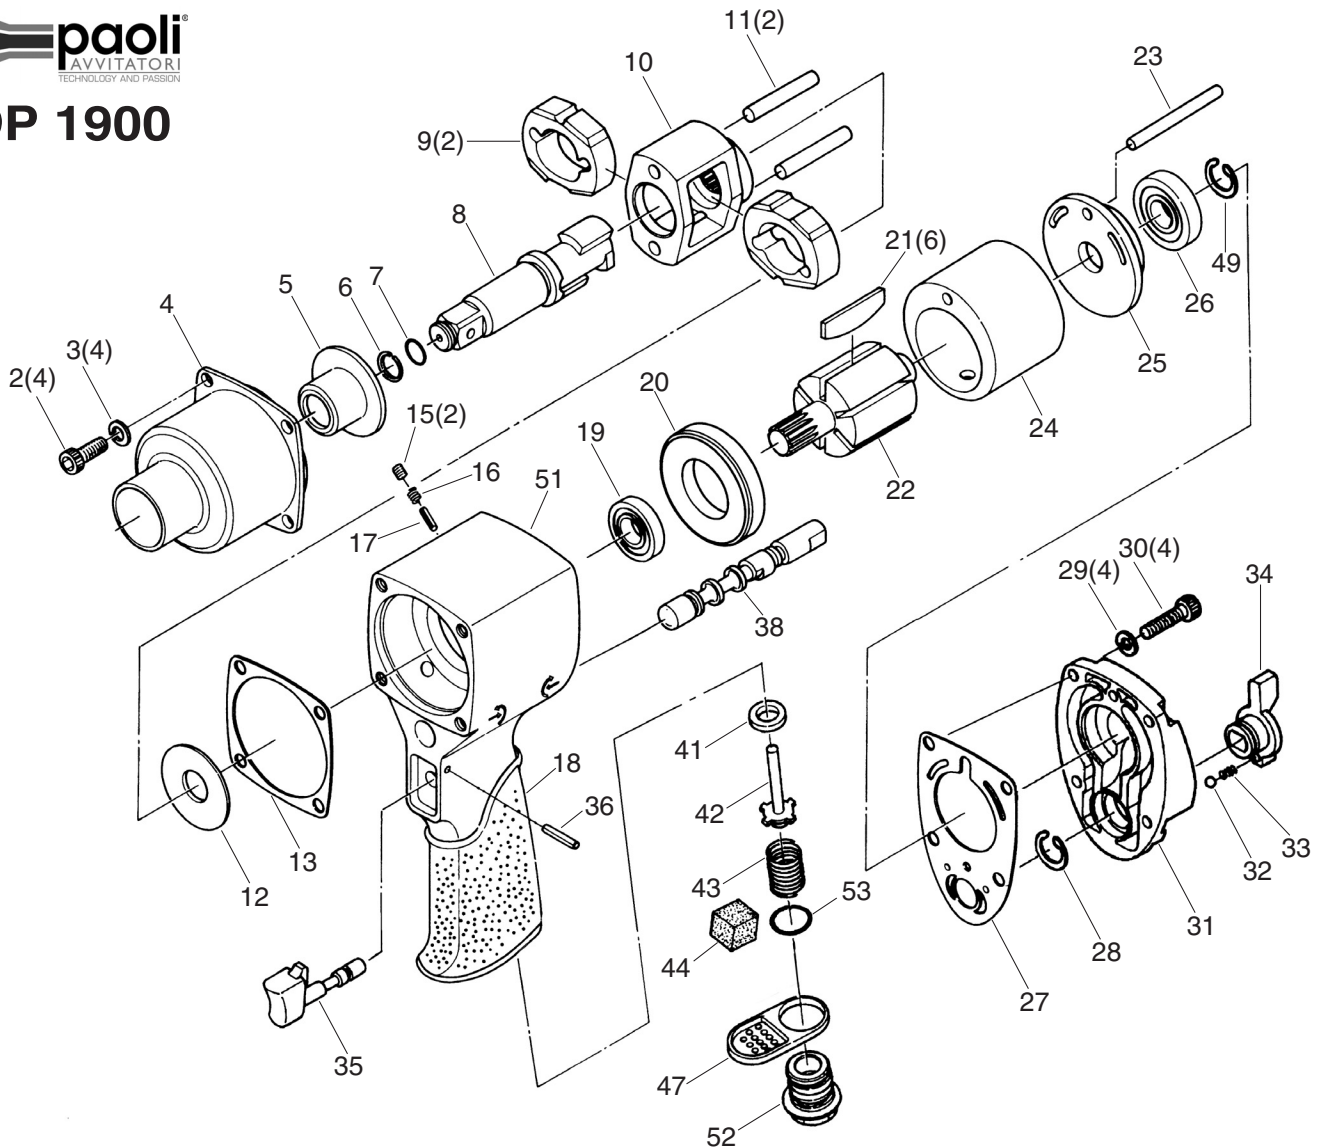

1/2" SQ. DRIVE IMPACT WRENCH

EXPLODED VIEW

DP 1900

PARTS LIST

Index No.	Parts No.	Description	Qty. Per tool
2	140EX02	Screw	4
3	140EX03	Spring Washer	4
4	140EX04	Hammer Case Ass'y(Incl:1,5)	1
5	140EX05	Hammer Case Bushing	1
6	140EX06	Retainer Ring	1
7	140EX07	"O" Ring	1
8	140EX08	1/2" Anvil Shank	1
9	140EX09	Hammer	2
10	140EX10	Hammer Frame	1
11	140EX11	Hammer Pin	2
12	140EX12	Spacer	1
13	140EX13	Gasket	1
15	140EX15	Set Screw	2
16	140EX16	Spring	1
17	140EX17	Reverse Valve Pin	1
18	140EX18	Handle Cover	1
19	140EX19	Ball Bering	1
20	140EX20	Front End Plate	1
21	140EX21	Rotor Blade	6
22	140EX22	Rotor	1
23	140EX23	Dowel Pin	1
24	140EX24	Cylinder	1
25	140EX25	Rear End Plate	1
26	140EX26	Ball Bearing	1

Index No.	Parts No.	Description	Qty. Per tool
27	140EX27	Gasket	1
28	140EX28	Snap Ring	1
29	140EX29	Spring Washer	4
30	140EX30	Screw	4
31	140EX31	Housing Cover	1
32	140EX32	Steel Ball	1
33	140EX33	Spring	1
34	140EX34	Regulator Lever	1
35	140EX35	Trigger	1
36	140EX36	Trigger Stop Pin	1
38	140EX38	Reverse Valve	1
41	140EX41	Valve Seat	1
42	140EX42	Valve	1
43	140EX43	Valve Spring	1
44	140EX44	Muffler Foam	1
47	140EX47	Deflector	1
49	140EX49	Snap Ring	1
51	140EX51	Motor Housing	1
52	140EX52	Inlet Bushing	1
53	140EX53	"O" Ring	1