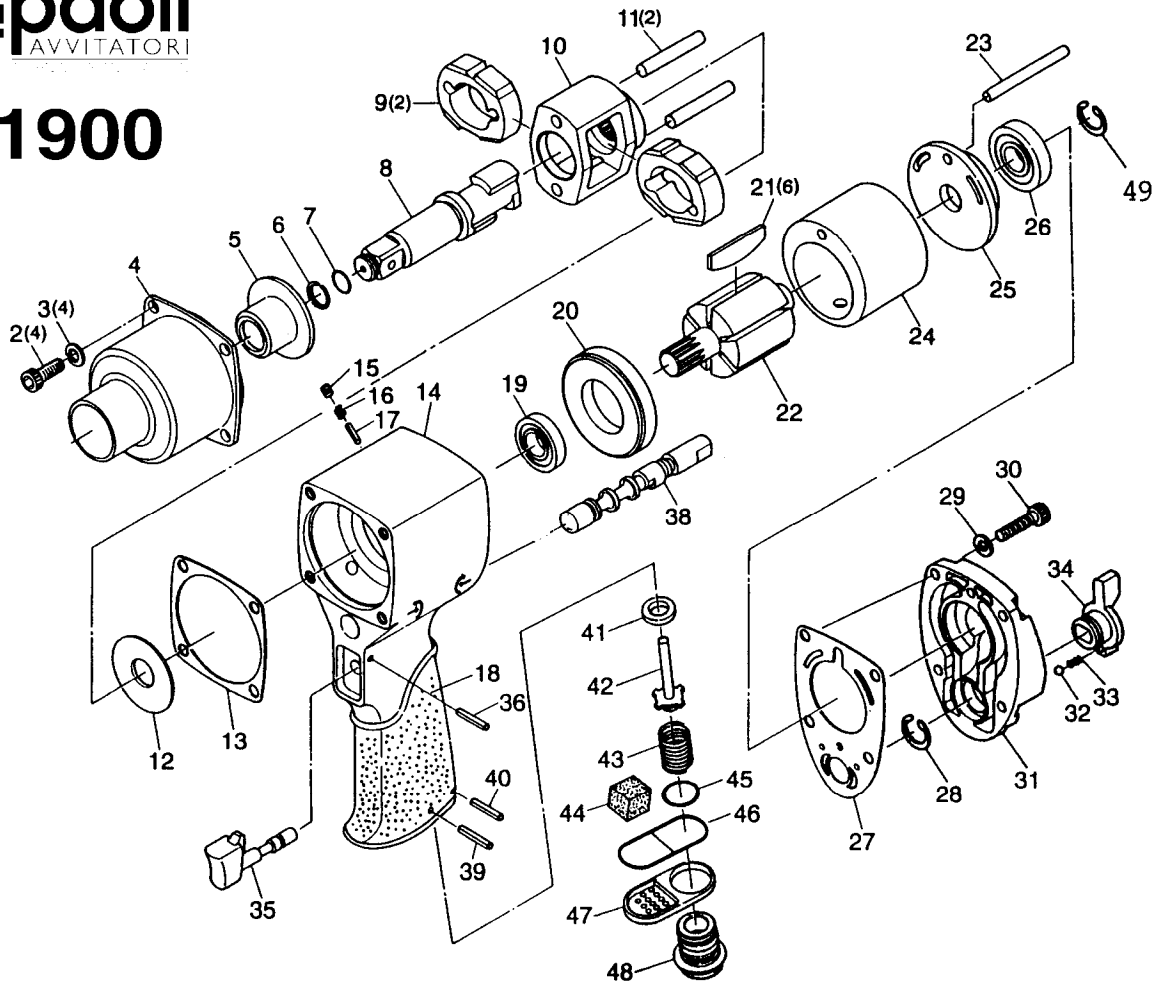

1/2" SQ. DR. IMPACT WRENCH

EXPLODED VIEW

DP 1900

PARTS LIST

Index No.	Parts No.	Description	Qty. Per tool
2	140EX02	Screw	4
3	140EX03	Spring Washer	4
4	140EX04	Hammer Case Ass'y(Incl:1,5)	1
5	140EX05	Hammer Case Bushing	1
6	140EX06	Retainer Ring	1
7	140EX07	*O* Ring	1
8	140EX08	1/2" Anvil Shank	1
9	140EX09	Hammer	2
10	140EX10	Hammer Frame	1
11	140EX11	Hammer Pin	2
12	140EX12	Spacer	1
13	140EX13	Gasket	1
14	140EX14	Motor Housing	1
15	140EX15	Set Screw	1
16	140EX16	Spring	1
17	140EX17	Reverse Valve Pin	1
18	140EX18	Handle Cover	1
19	140EX19	Ball Bearing	1
20	140EX20	Front End Plate	1
21	140EX21	Rotor Blade	6
22	140EX22	Rotor	1
23	140EX23	Dowel Pin	1
24	140EX24	Cylinder	1
25	140EX25	Rear End Plate	1
26	140EX26	Ball Bearing	1
27	140EX27	Gasket	1
28	140EX28	Snap Ring	1

Index No.	Parts No.	Description	Qty. Per tool
29	140EX29	Spring Washer	4
30	140EX30	Screw	4
31	140EX31	Housing Cover	1
32	140EX32	Steel Ball	1
33	140EX33	Spring	1
34	140EX34	Regulator Lever	1
35	140EX35	Trigger	1
36	140EX36	Trigger Stop Pin	1
38	140EX38	Reverse Valve	1
39	140EX39	Spring Pin	1
40	140EX40	Spring Pin	1
41	140EX41	Valve Seat	1
42	140EX42	Valve	1
43	140EX43	Valve Spring	1
44	140EX44	Muffler Foam	1
45	140EX45	*O* Ring	1
46	140EX46	Deflector Gasket	1
47	140EX47	Deflector	1
48	140EX48	Swivel Inlet Bushing	1
49	140EX49	Snap Ring	1