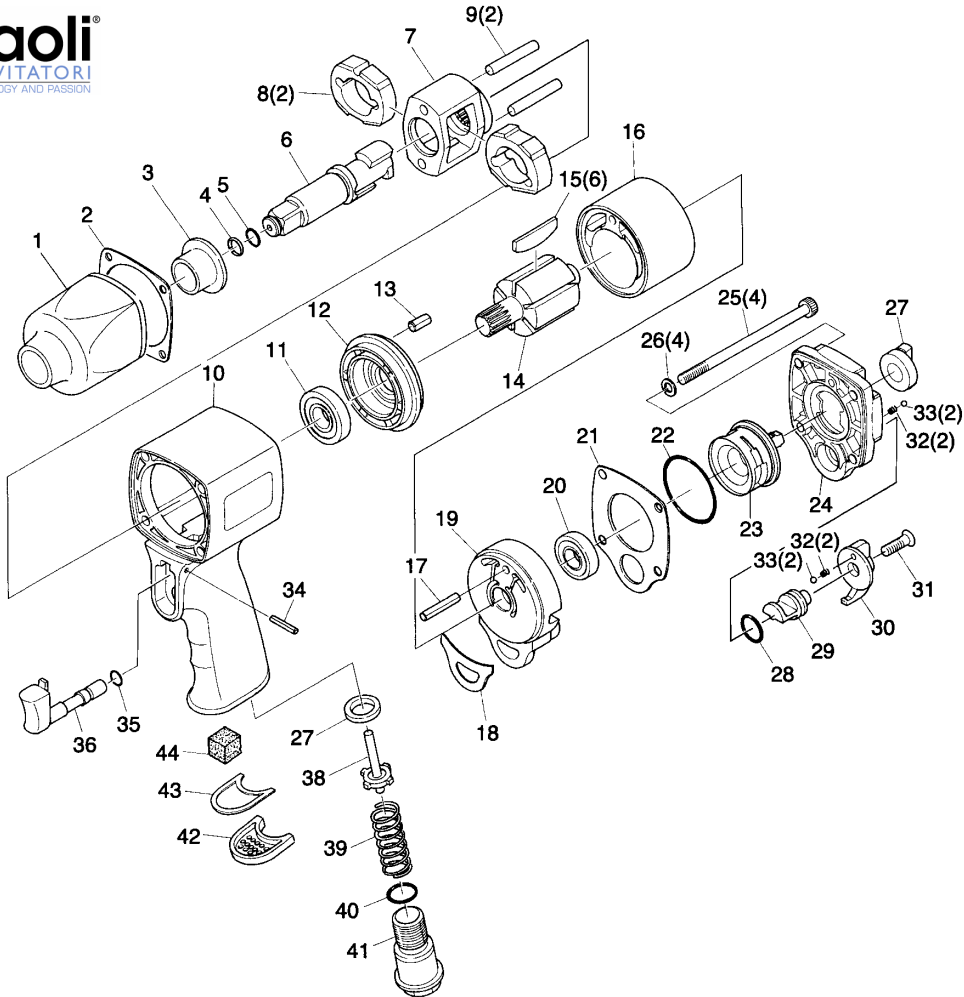

3/8" & 1/2" SQ. DR.

IMPACT WRENCH

EXPLODED VIEW

DP 1300
DP 1400

PARTS LIST

Index No.	Parts No.	Description	Qty. Per tool
1	714201	Hammer Case	1
2	714202	Hammer Case Gasket	1
3	714203	Housing Bush	1
4	714204	Retainer Ring (1/2")	1
	7142S05	Retainer Ring (3/8")	
5	714205	O-Ring (1/2")	1
	7142S06	O-Ring (3/8")	
6	714206	Anvil Shank (1/2")	1
	7142S07	Anvil Shank (3/8")	
7	7142S07	Hammer Frame	1
8	714208	Hammer	2
9	714209	Hammer Pin	2
10	714210	Motor Housing	1
11	714211	Ball Bearing	1
12	714212	Front End Plate	1
13	714213	Spring Pin	1
14	714214	Rotor	1
15	714215	Rotor Blade	6
16	714216	Cylinder	1
17	714217	Spring Pin	1
18	714218	Rear End Plate Gasket	1
19	714219	Rear End Plate	1
20	714220	Ball Bearing	1
21	714221	Housing Cap Gasket	1

Index No.	Parts No.	Description	Qty. Per tool
22	714222	O-Ring	1
23	714223	Regulator	1
24	714224	Housing Cap	1
25	714225	Torx Screw	4
26	714226	Spring Washer	4
27	714227	Regulator Dial	1
28	714228	O-Ring	1
29	714229	Reverse Valve	1
30	714230	Reverse Lever	1
31	714231	Screw	1
32	714232	Spring	2
33	714233	Steel Ball	2
34	714234	Spring Pin	1
35	714235	O-Ring	1
36	714236	Trigger	1
37	714237	Valve Seat	1
38	714238	Valve	1
39	714239	Valve Spring	1
40	714240	O-Ring	1
41	714241	Swivel Inlet	1
42	714242	Deflector	1
43	714243	Deflector Gasket	1
44	714244	Muffler Foam	1

The types and specifications may be changed without notice.
7142S(3/8")&7142(1/2") 0112